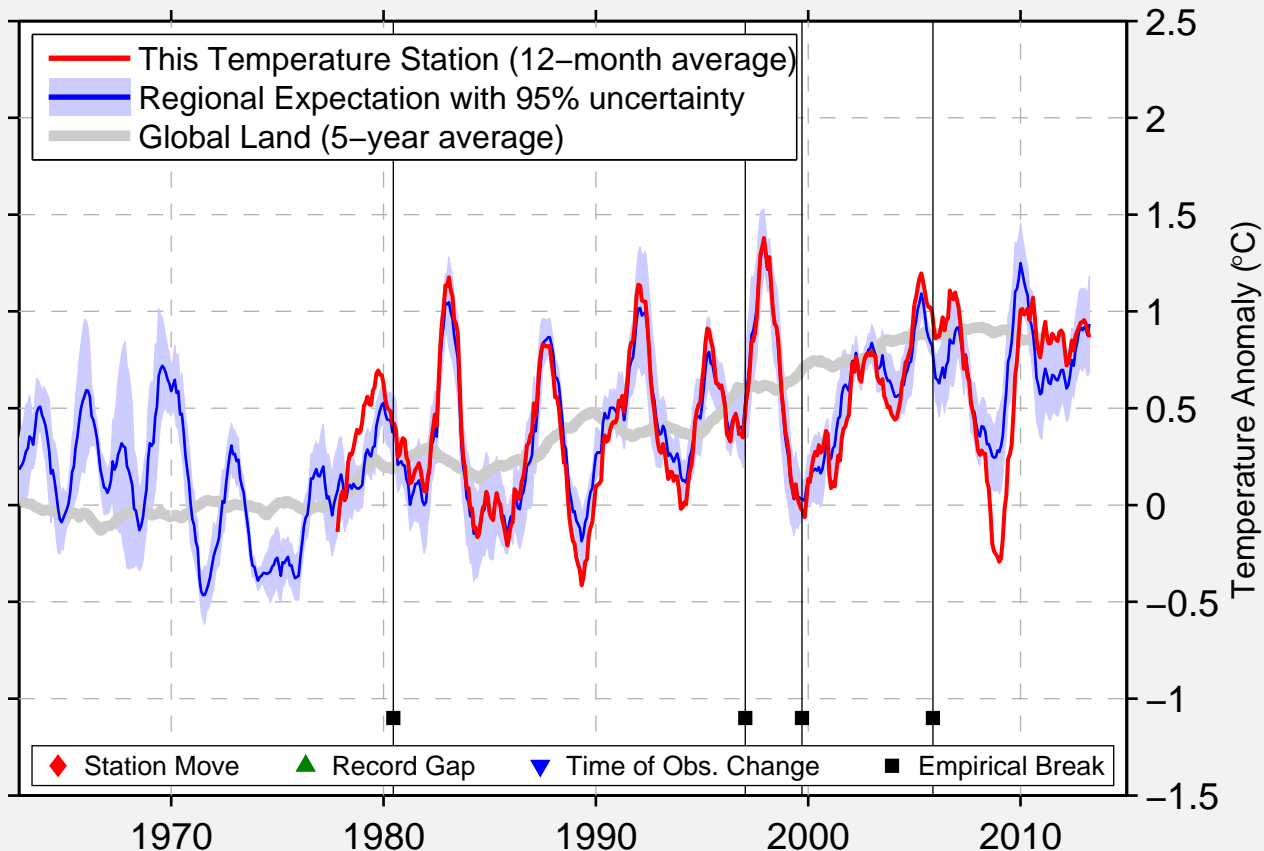

EDUARDO GOMES INTL

3.033 S, 60.050 W (Brazil)

Data Quality Controlled and Aligned at Breakpoints

Berkeley Earth