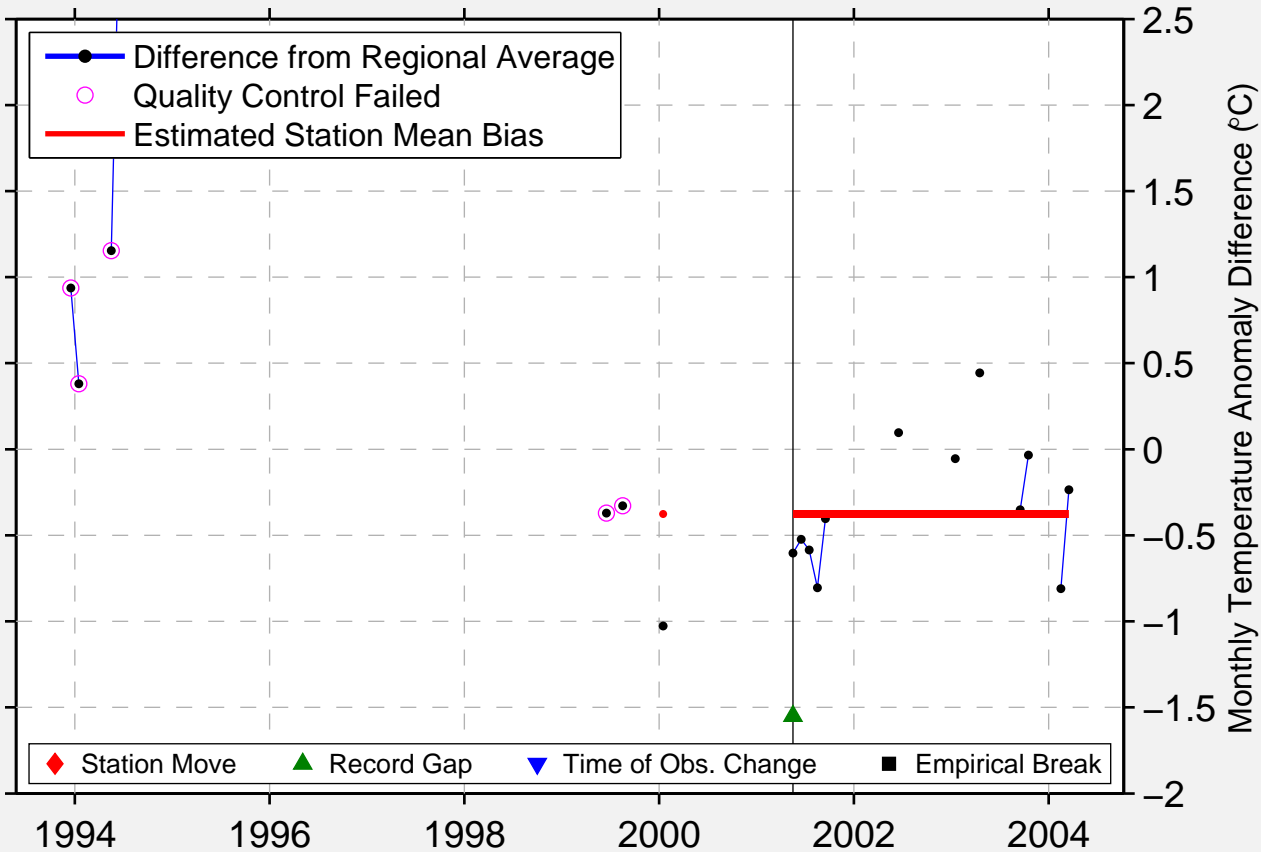

CAPITAN MEZA

PY

Difference of Station Temperature Data from Regional Average

Berkeley Earth