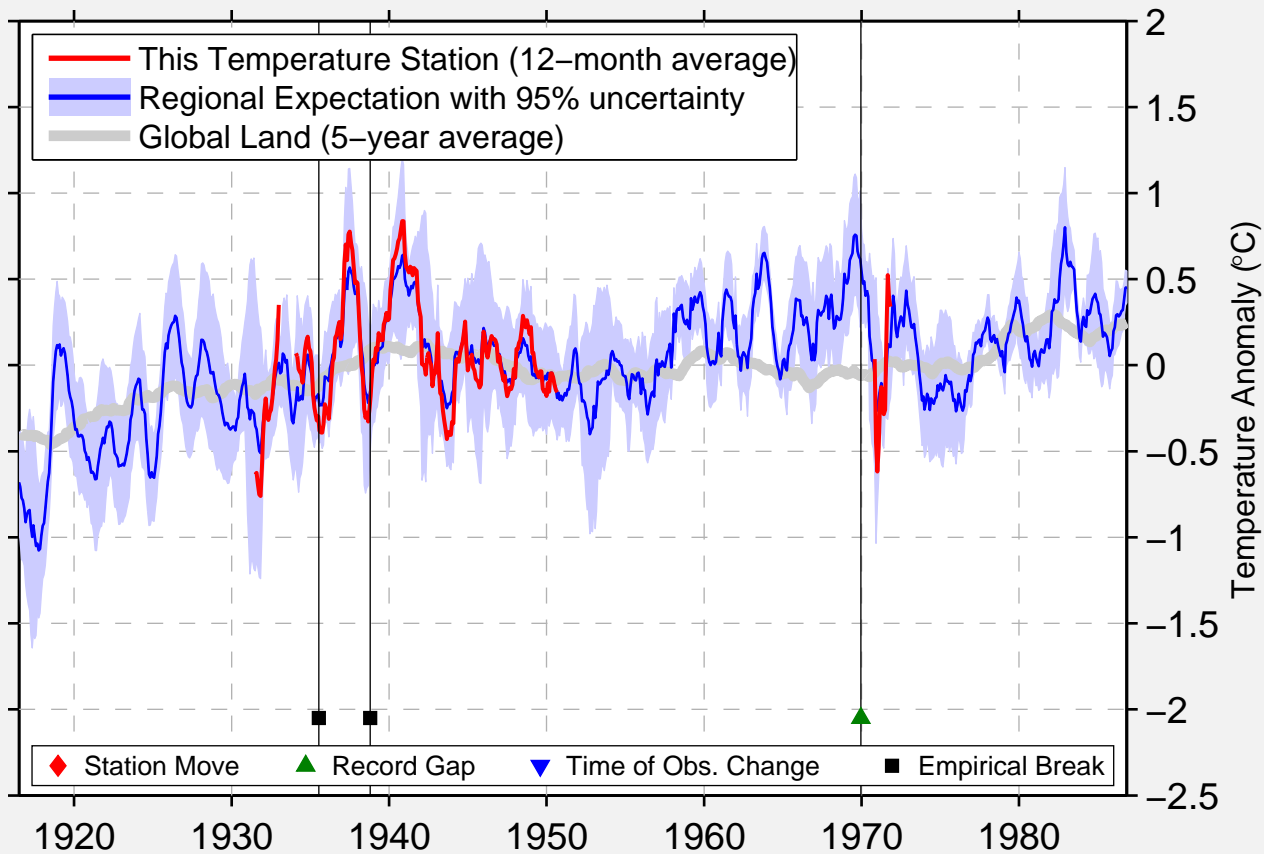

SENA MADUREIRA

9.100 S, 68.700 W (Brazil)

Data Quality Controlled and Aligned at Breakpoints

Berkeley Earth