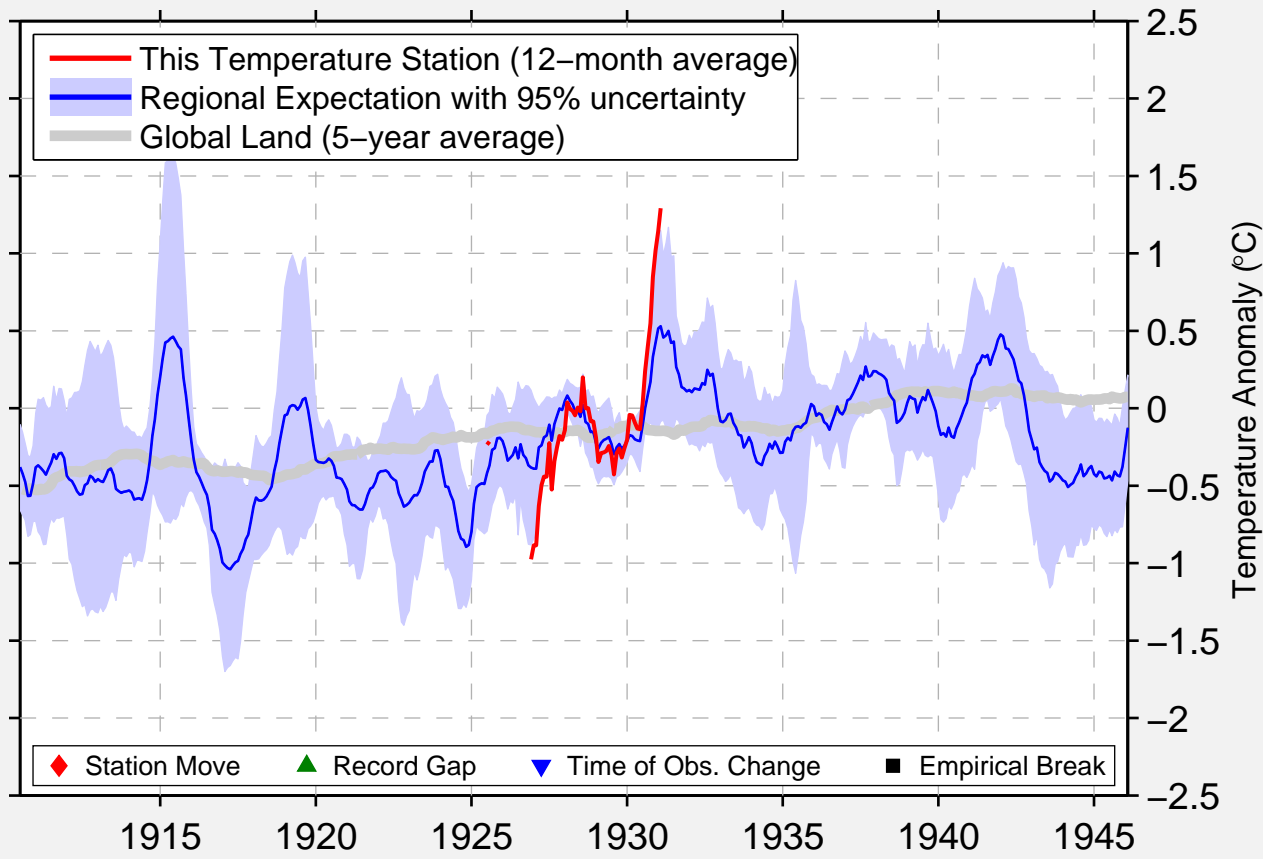

JOAZEIRO

9.400 S, 40.500 W (Brazil)

◆ Station Move ▲ Record Gap ▼ Time of Obs. Change ■ Empirical Break