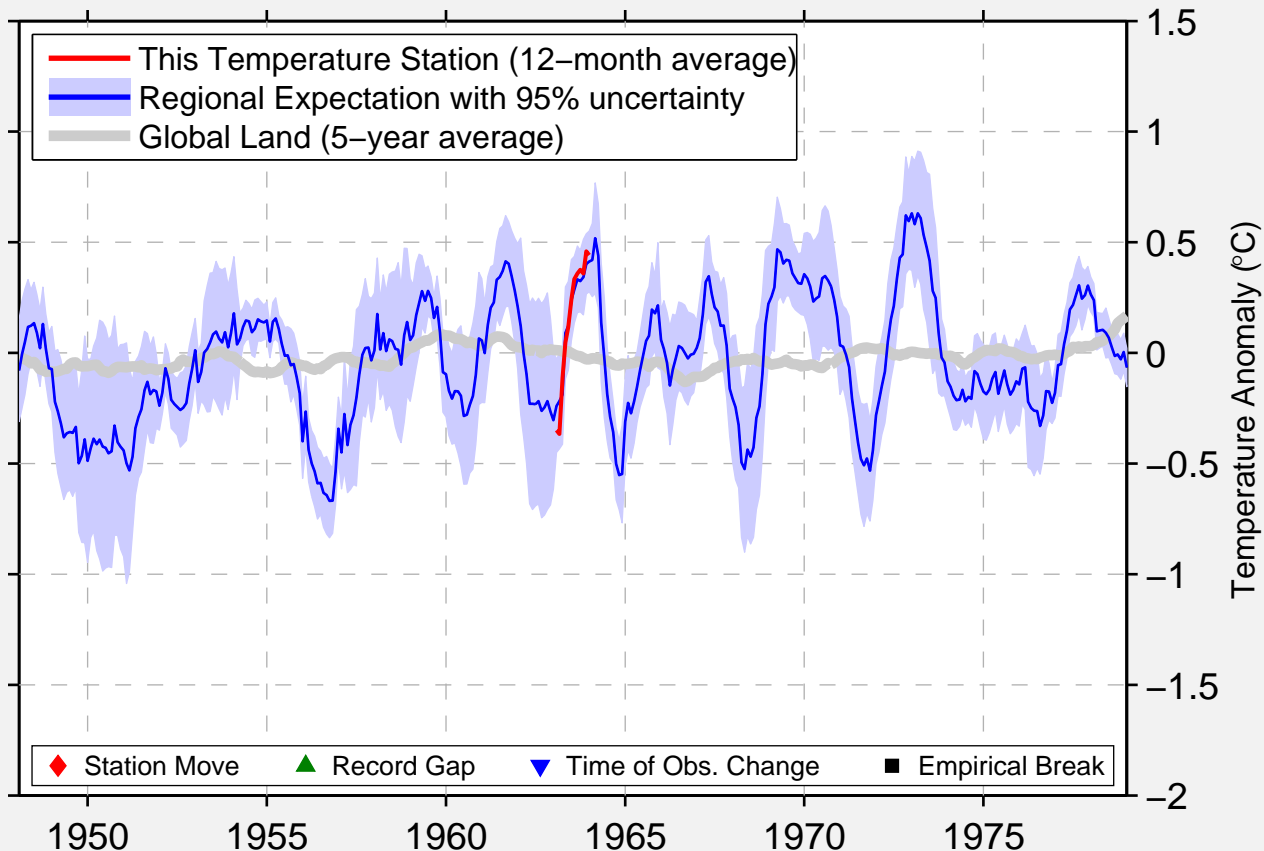

# SANTA CRUZ/MERURI BRAZIL S

15.700 S, 52.800 W (Brazil)

Data Quality Controlled and Aligned at Breakpoints

Berkeley Earth