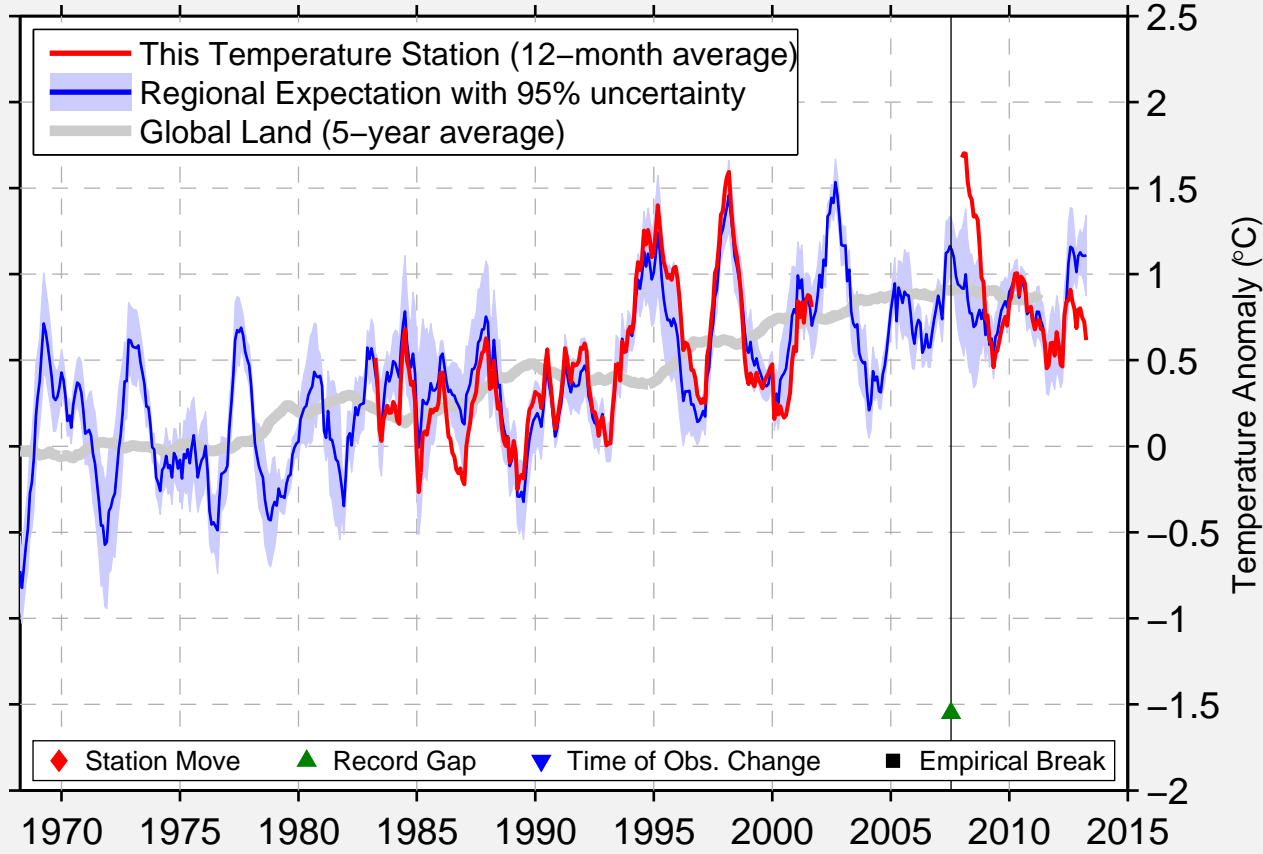

UBERABA (AERO)

19.763 S, 47.967 W (Brazil)

Data Quality Controlled and Aligned at Breakpoints

Berkeley Earth