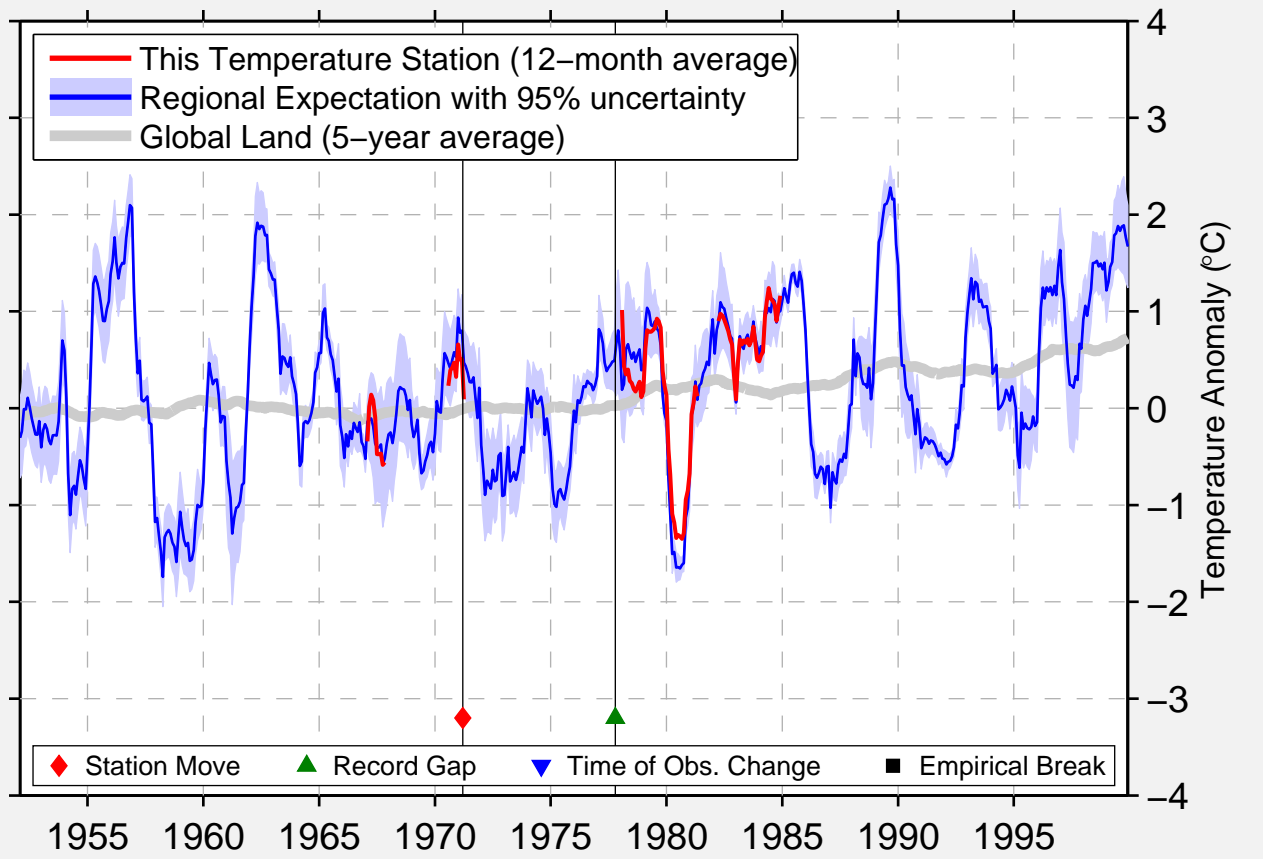

# B.A. BERNARDO O HIGGINS

63.450 S, 57.050 W (Antarctica)

Data Quality Controlled and Aligned at Breakpoints

Berkeley Earth