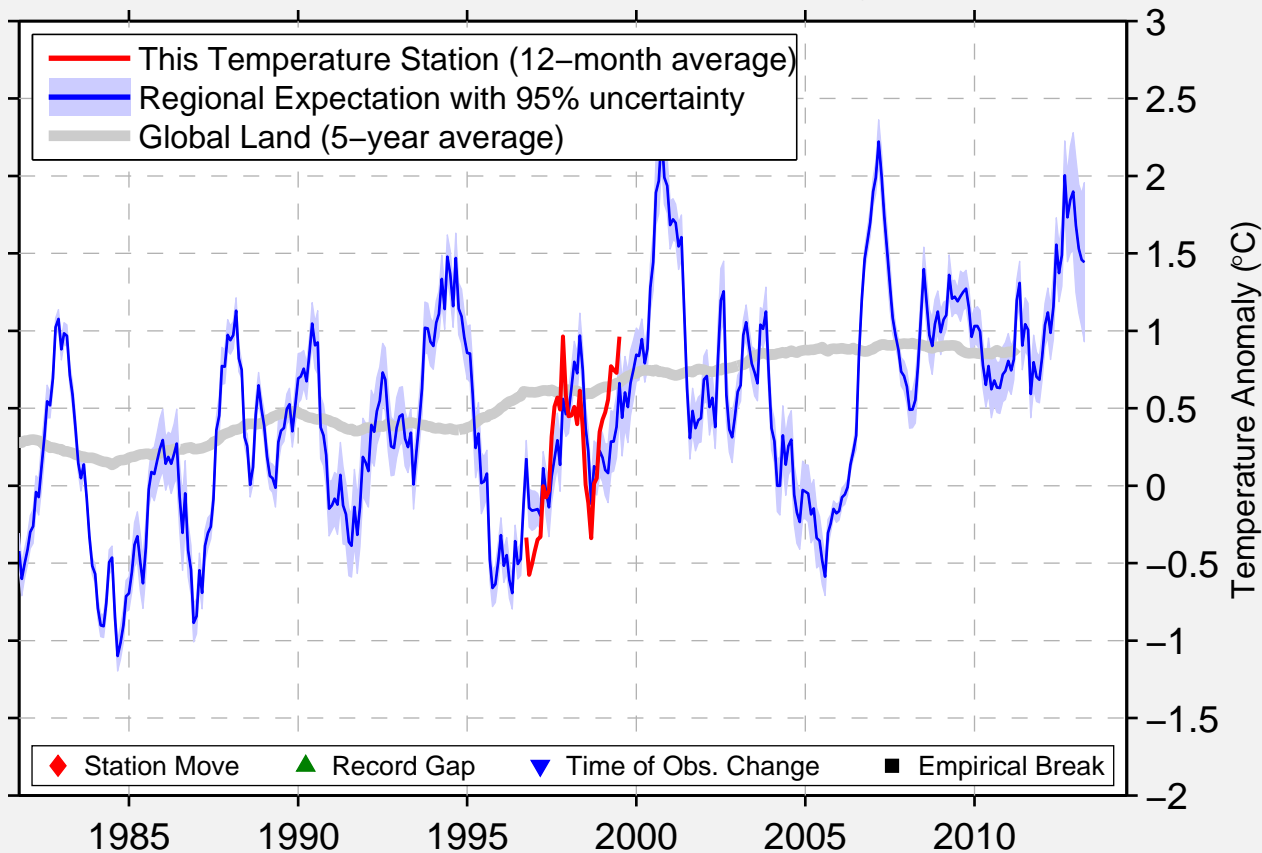

TUZLA

44.533 N, 18.717 E (Bosnia and Herzegovina)

Data Quality Controlled and Aligned at Breakpoints

Berkeley Earth