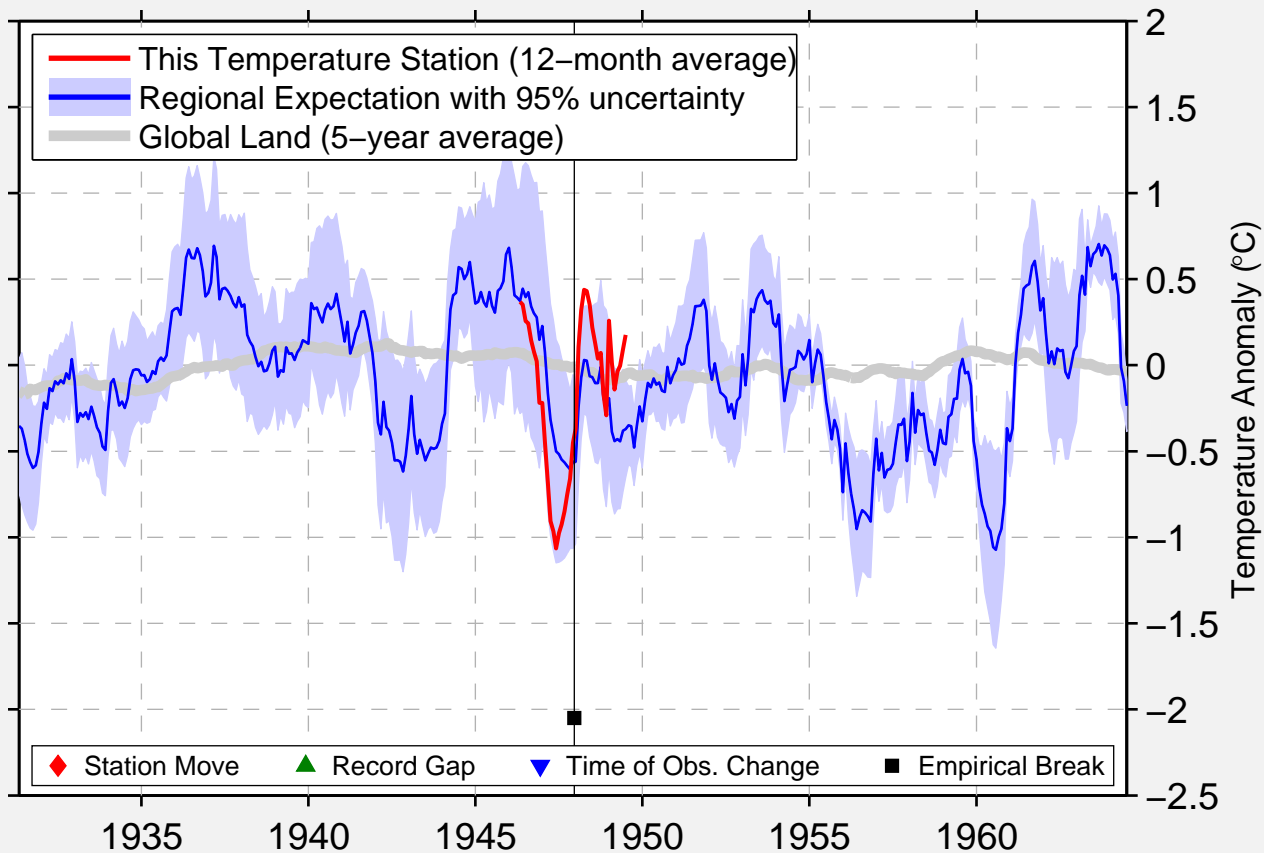

SAN IGNACIO

16.370 S, 60.980 W (Bolivia)

Data Quality Controlled and Aligned at Breakpoints

Berkeley Earth