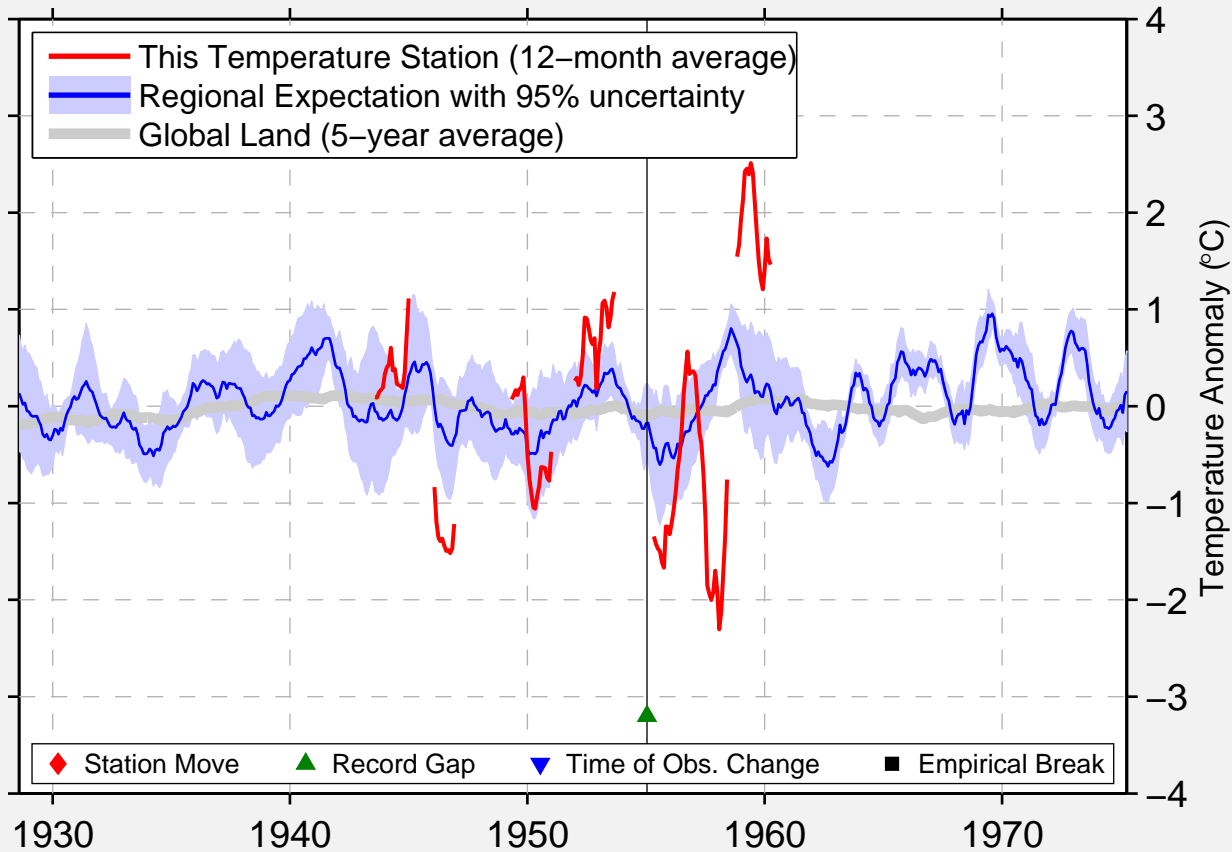

GUAQUI

16.600 S, 68.870 W (Bolivia)

◆ Station Move ▲ Record Gap ▼ Time of Obs. Change ■ Empirical Break