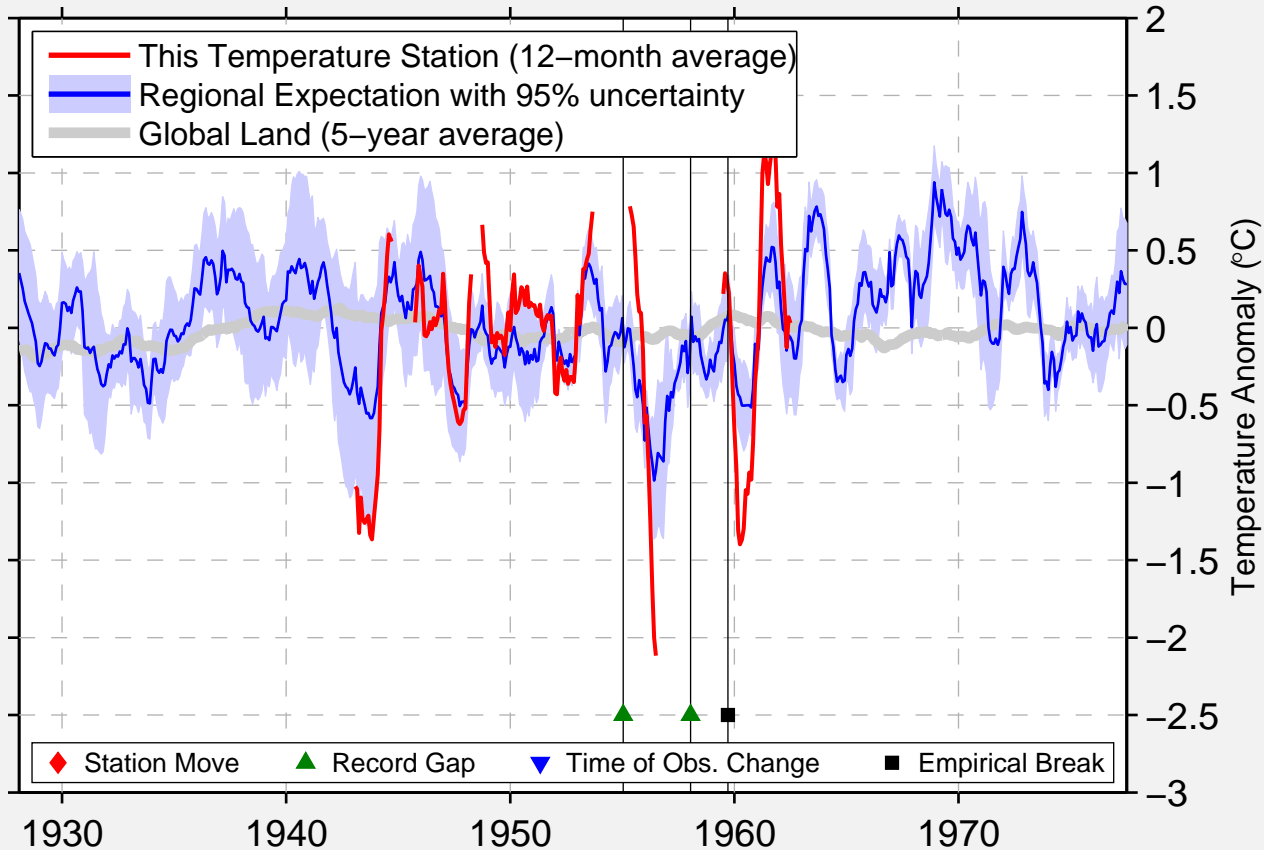

MONTERO

17.330 S, 63.250 W (Bolivia)

Data Quality Controlled and Aligned at Breakpoints

Berkeley Earth