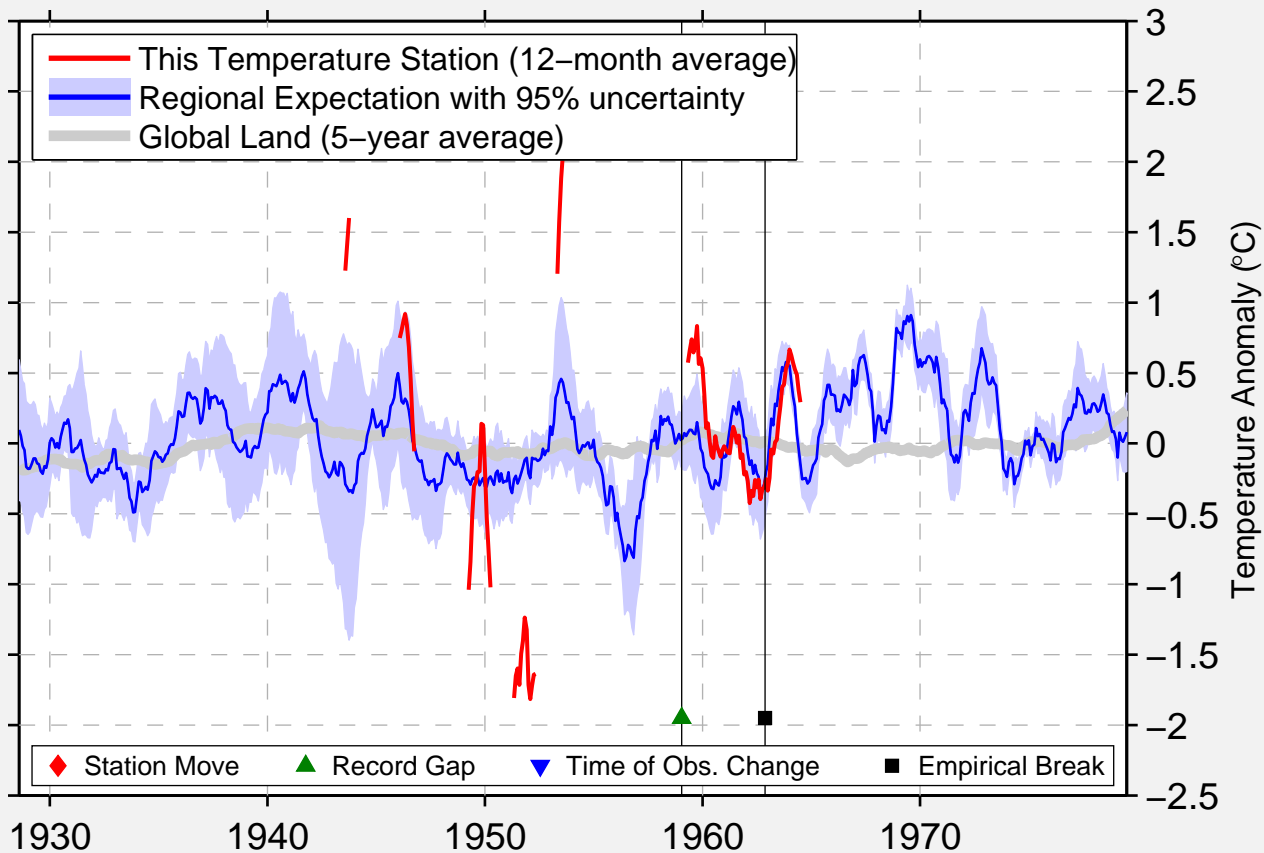

SACABA

17.380 S, 66.030 W (Bolivia)

Data Quality Controlled and Aligned at Breakpoints

Berkeley Earth