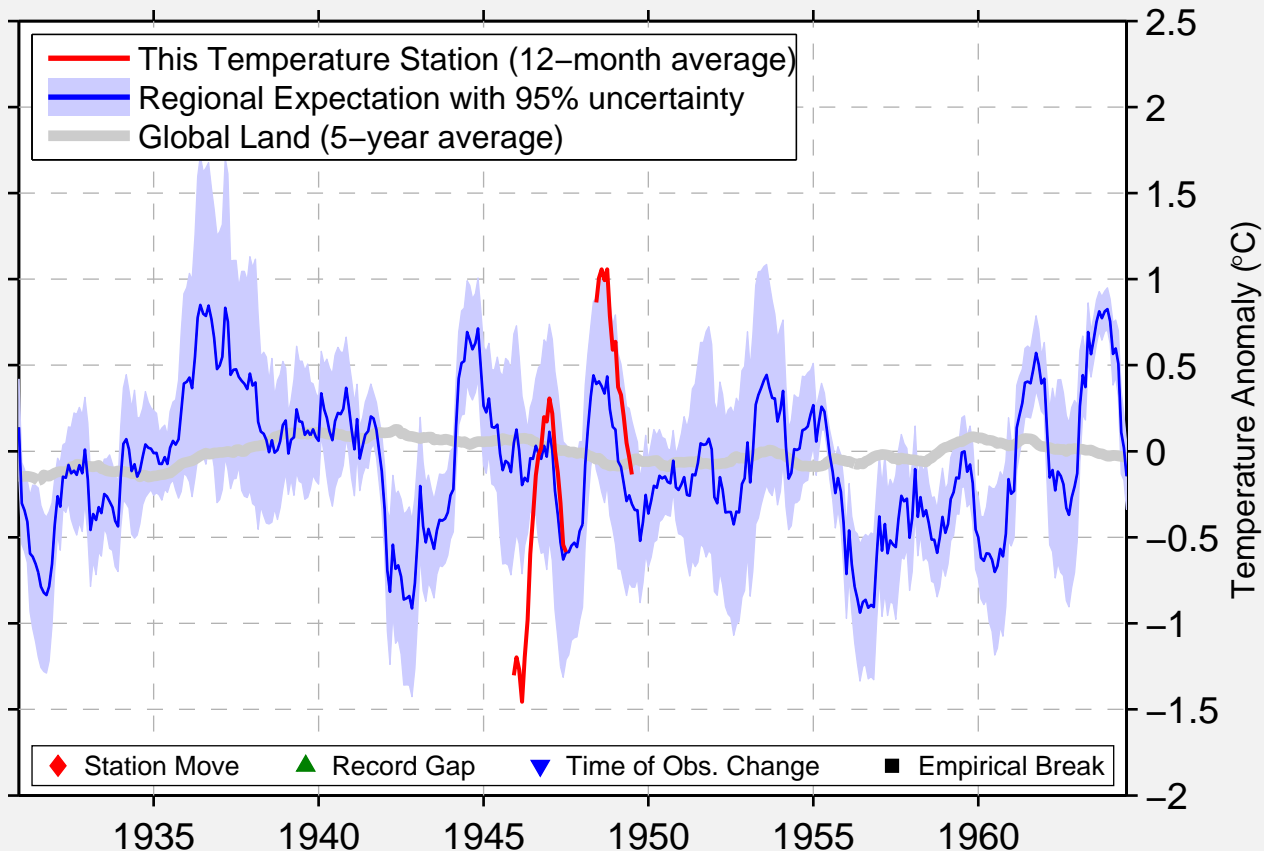

# PUERTO SUARE

18.950 S, 57.870 W (Bolivia)

Data Quality Controlled and Aligned at Breakpoints

Berkeley Earth