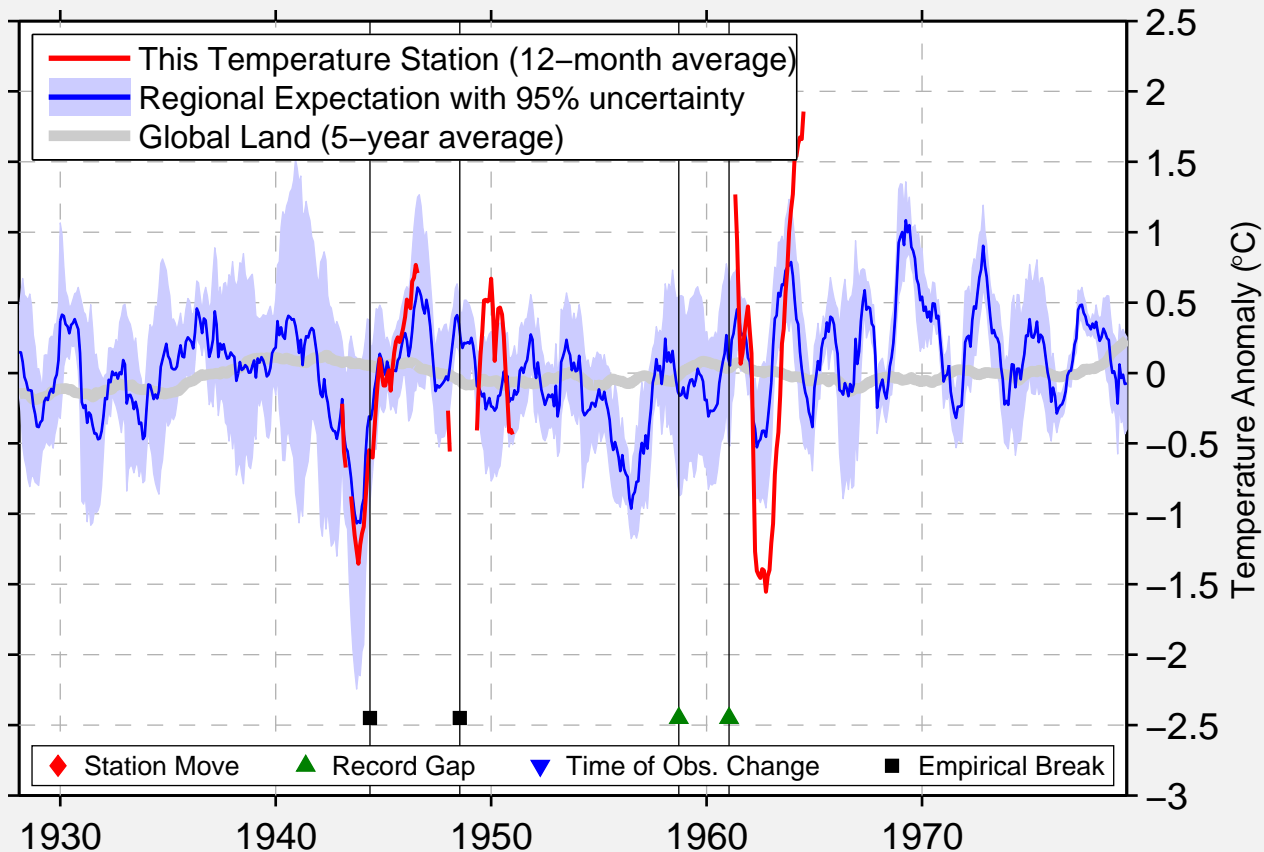

# TUPIZA

21.450 S, 65.720 W (Bolivia)

Data Quality Controlled and Aligned at Breakpoints

Berkeley Earth