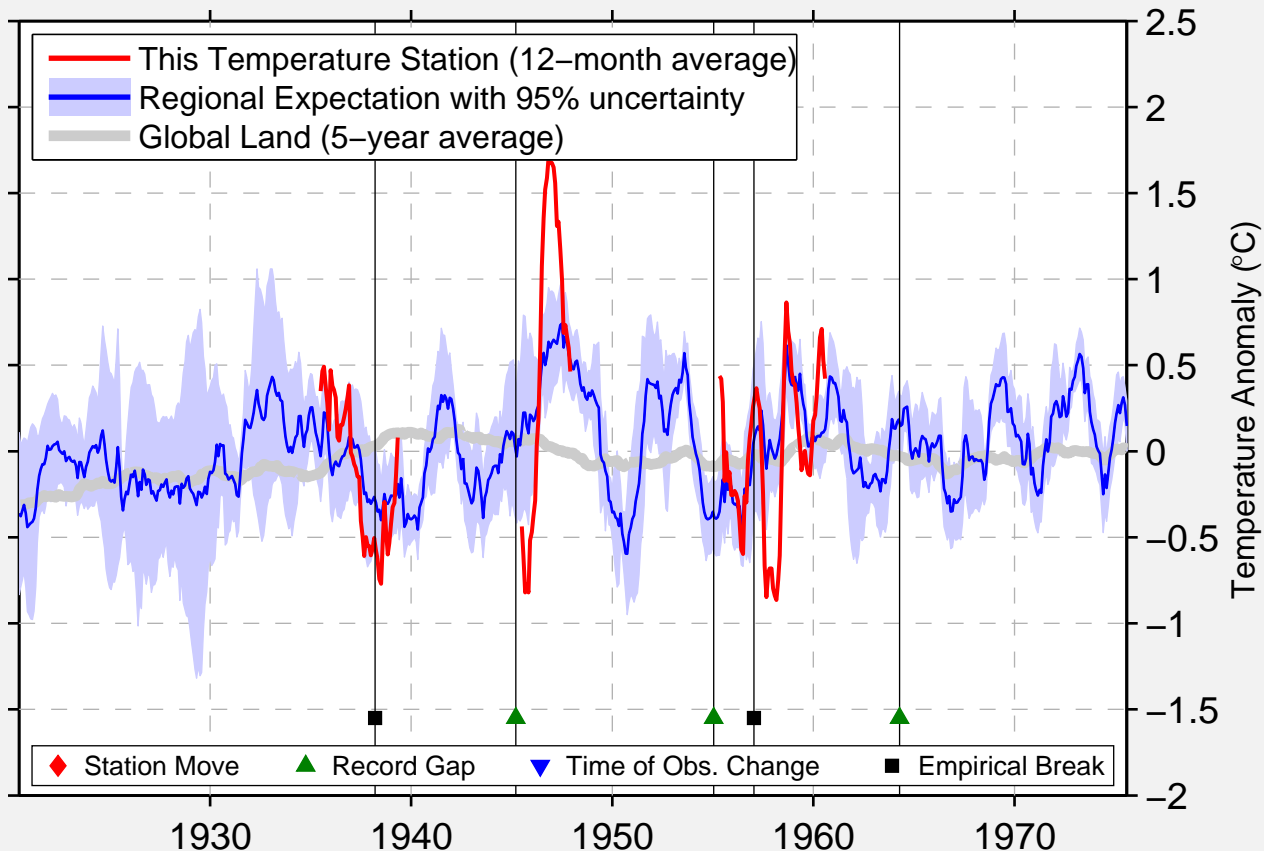

# PUNTA GORDA AGSTAT BRITISH HON

16.100 N, 88.863 W (Belize)

Data Quality Controlled and Aligned at Breakpoints

Berkeley Earth