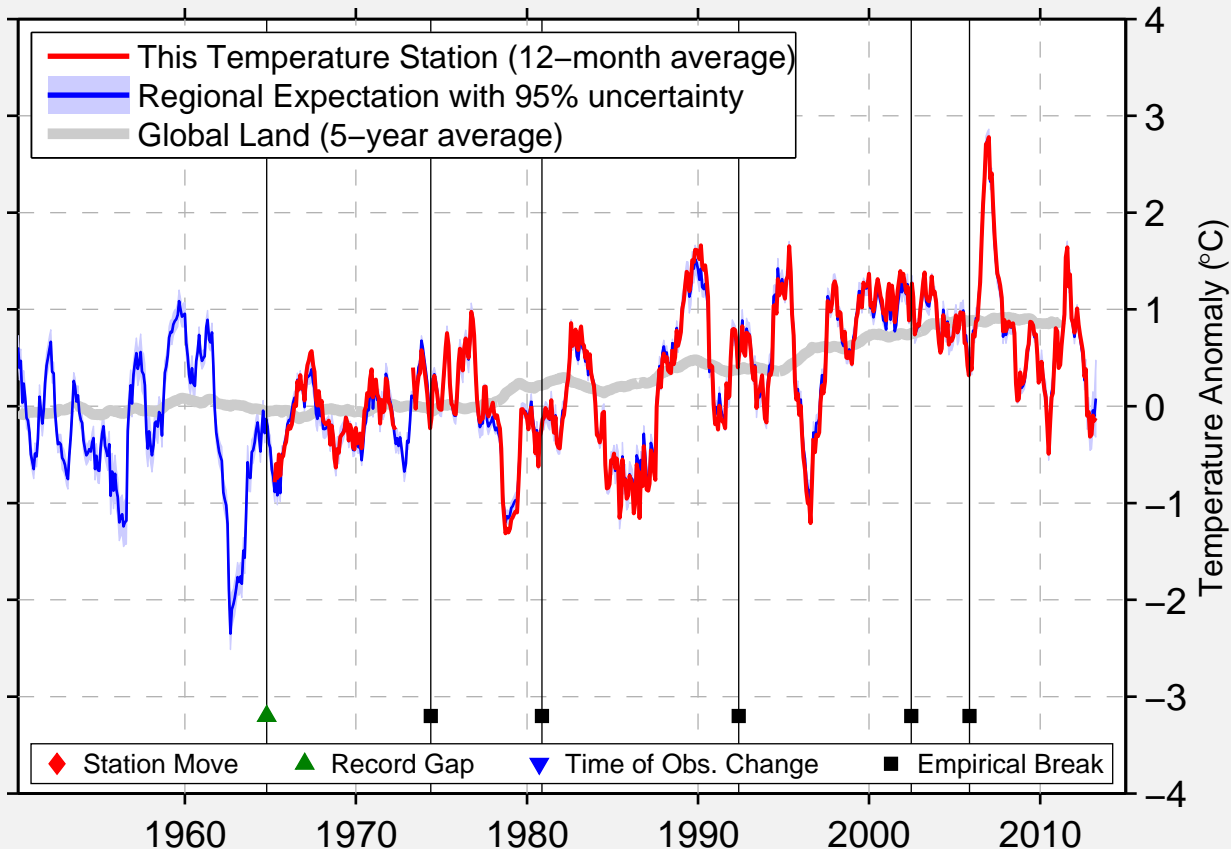

BRUXELLES NATIONAL

50.888 N, 4.521 E (Belgium and Luxembourg)

Data Quality Controlled and Aligned at Breakpoints

Berkeley Earth