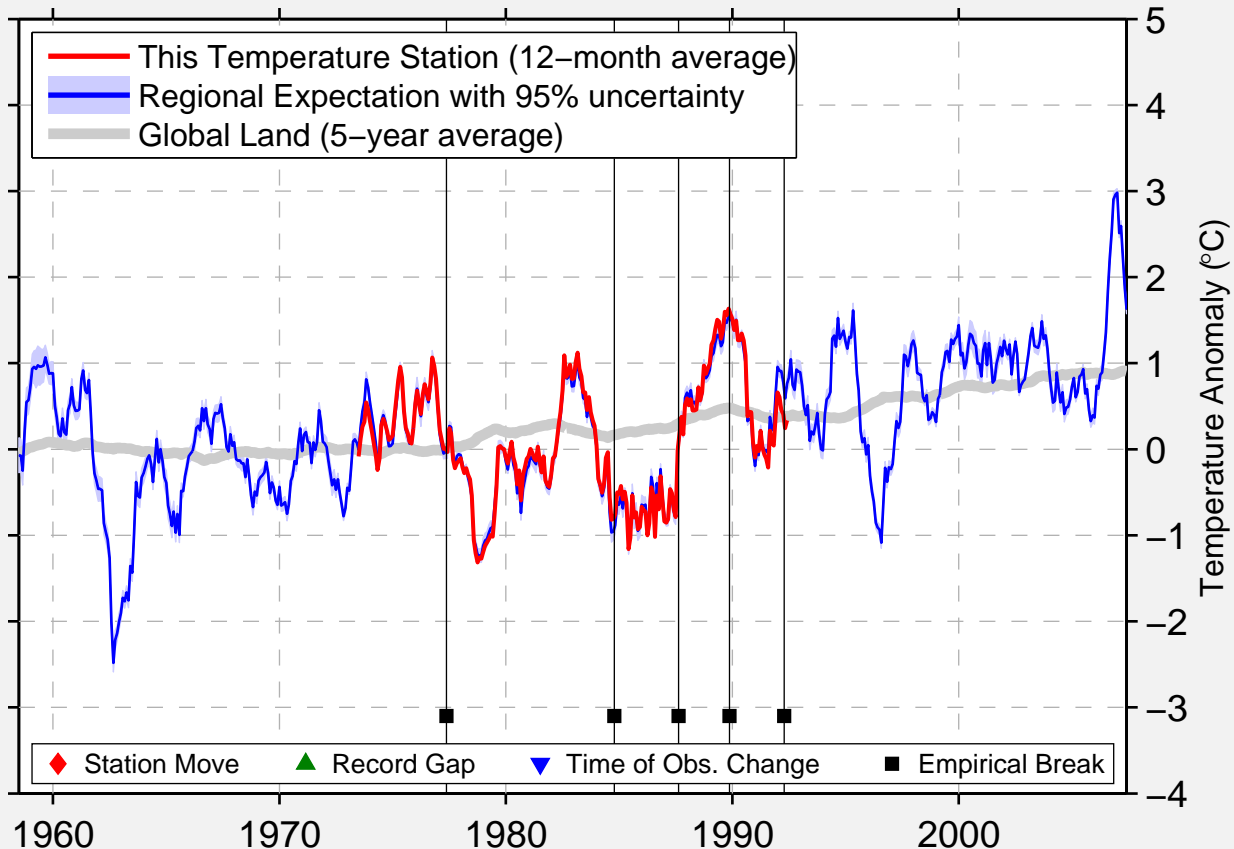

ST. TRUIDEN (BAFB)

50.800 N, 5.200 E (Belgium and Luxembourg)

Data Quality Controlled and Aligned at Breakpoints

Berkeley Earth