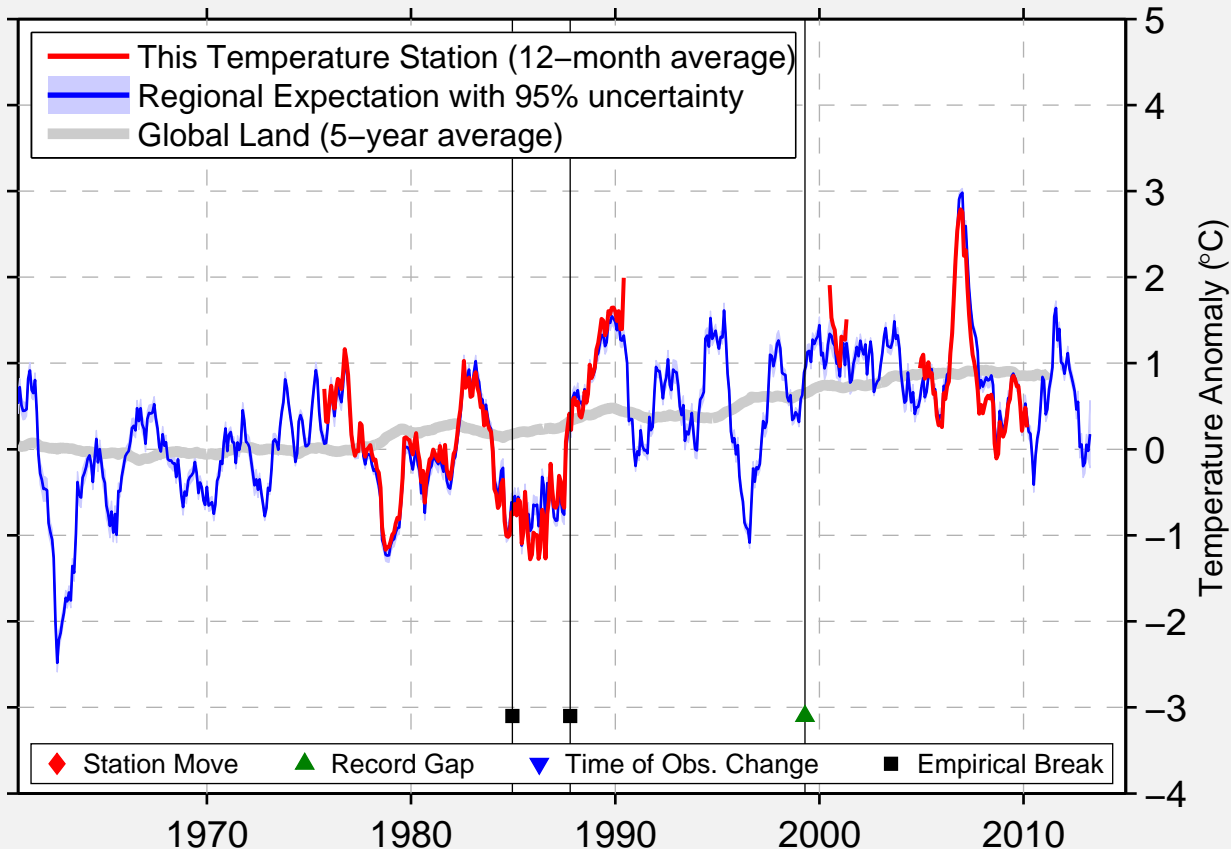

LIEGE/BIERSET(BAFB)

50.633 N, 5.459 E (Belgium and Luxembourg)

Data Quality Controlled and Aligned at Breakpoints

Berkeley Earth