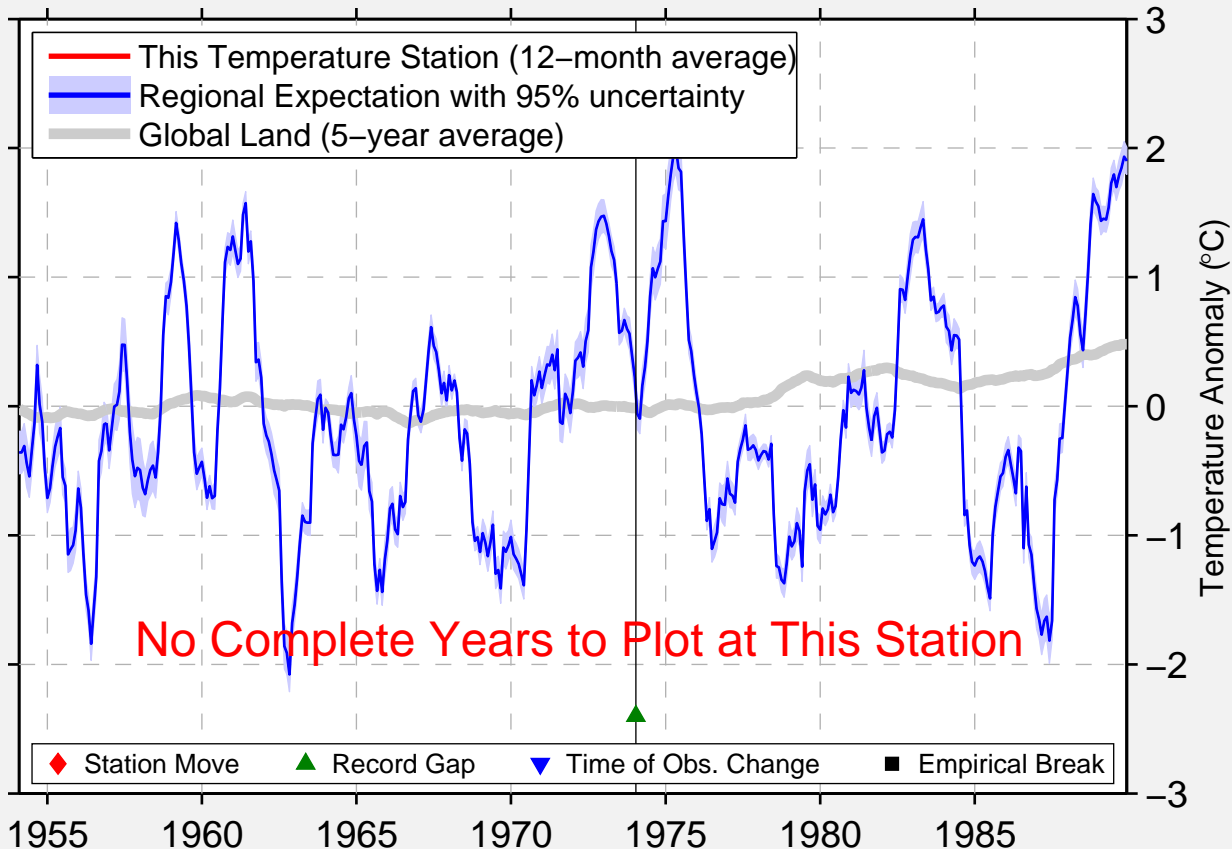

KAZDANGA-IN-LATVIA

56.733 N, 21.733 E (Belarus)

No Complete Years to Plot at This Station

◆ Station Move ▲ Record Gap ▼ Time of Obs. Change ■ Empirical Break