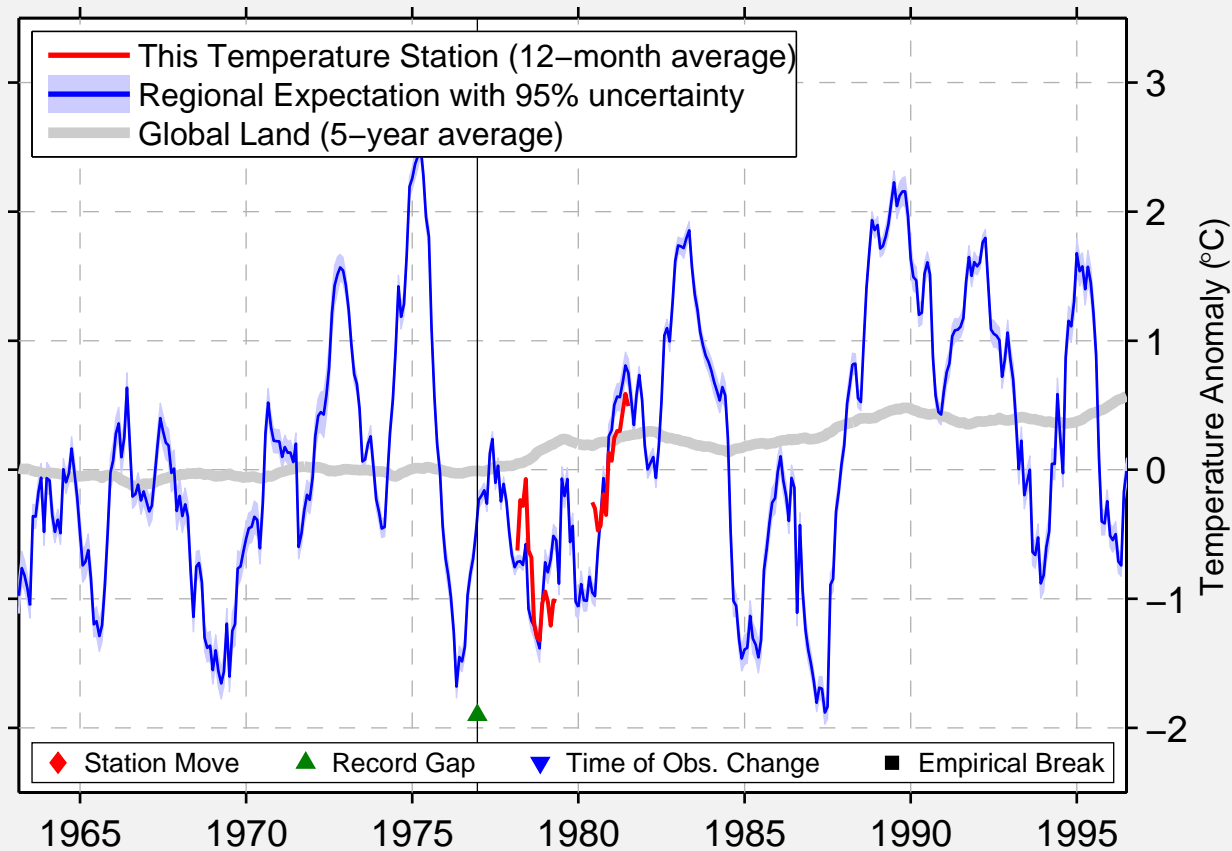

YEZERISHCHE

55.833 N, 29.983 E (Belarus)

Data Quality Controlled and Aligned at Breakpoints

Berkeley Earth