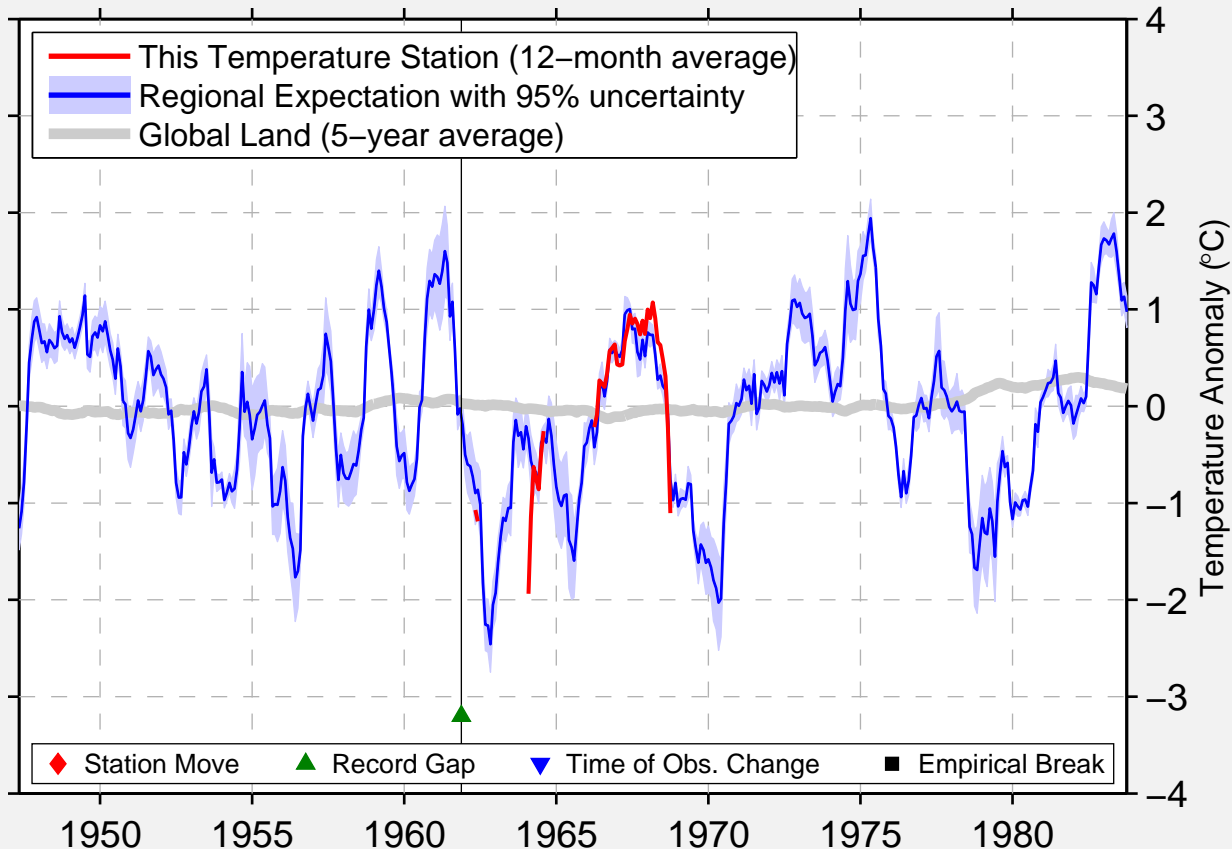

MAMONOVO

54.467 N, 19.950 E (Belarus)

Data Quality Controlled and Aligned at Breakpoints

Berkeley Earth