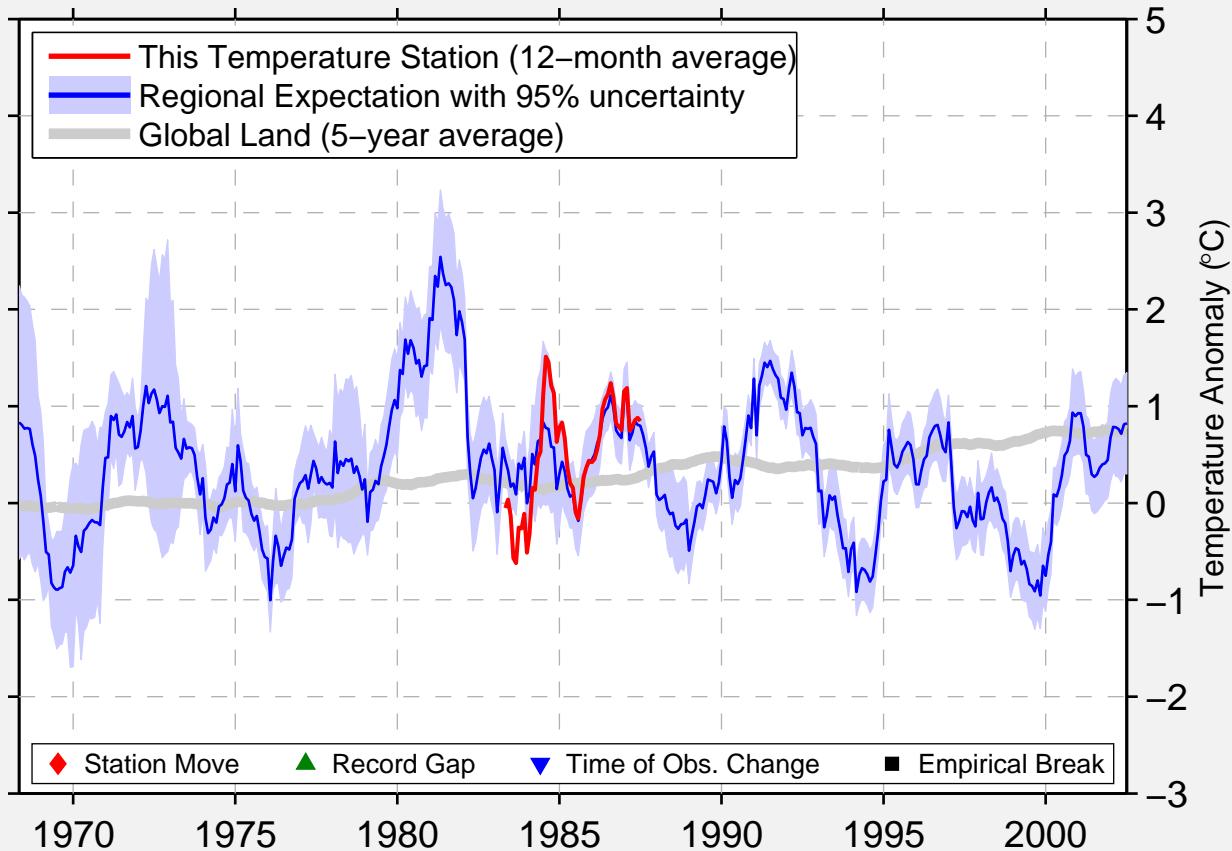

AWS: D-10 (8901 1-9); (8912)

66.700 S, 139.800 E (Antarctica)

Data Quality Controlled and Aligned at Breakpoints

Berkeley Earth