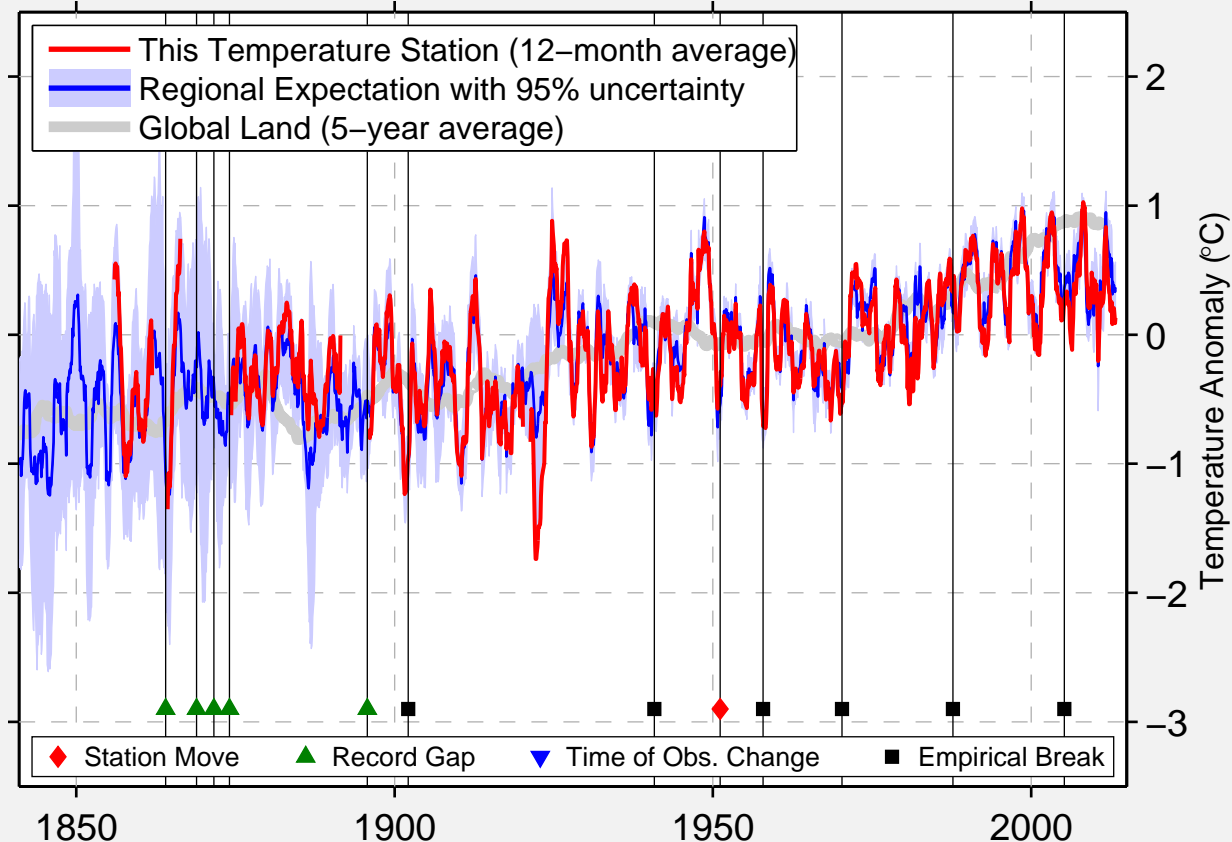

NASSAU AIRPORT NEW PROVIDENCE

25.050 N, 77.467 W (Bahamas, The)

Data Quality Controlled and Aligned at Breakpoints

Berkeley Earth