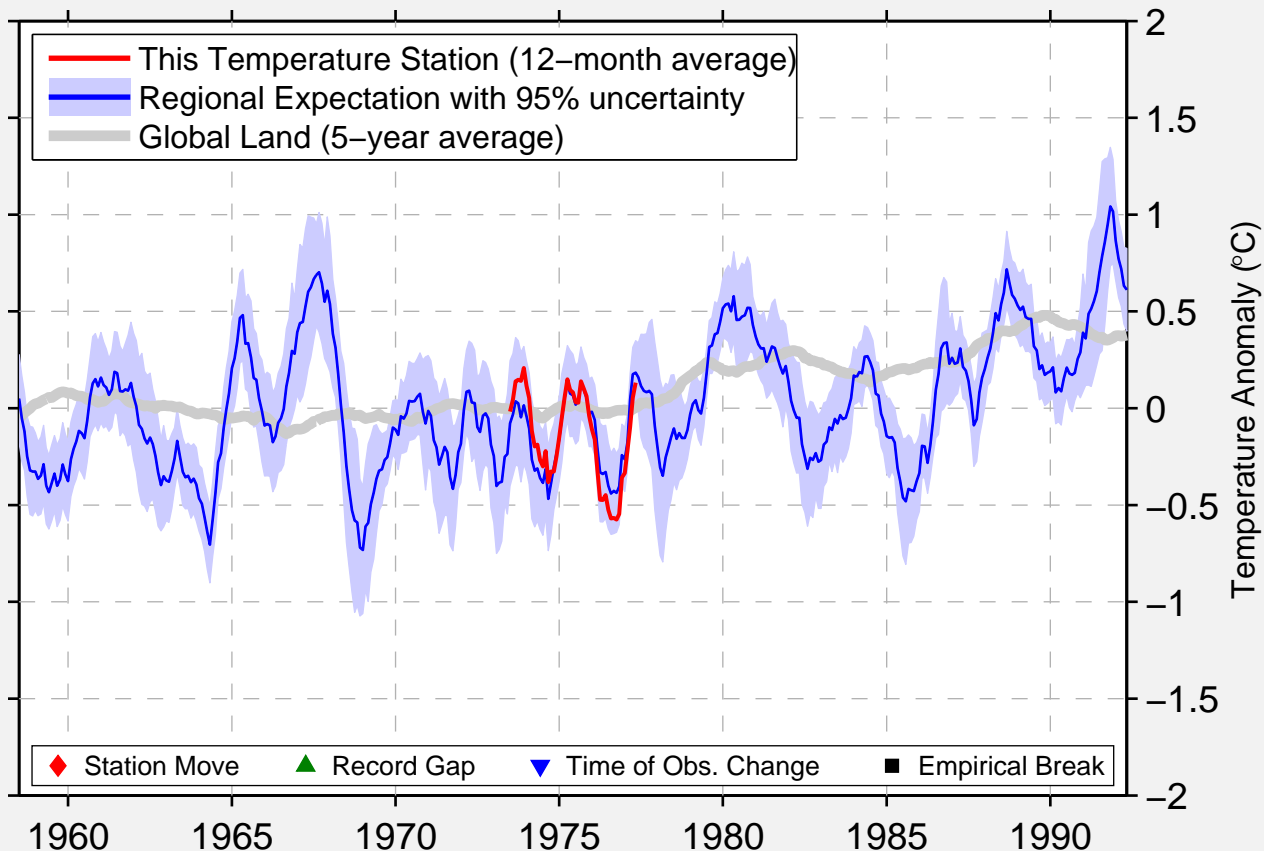

CORVO ISLAND

39.667 N, 31.117 W (Azores)

Data Quality Controlled and Aligned at Breakpoints

Berkeley Earth