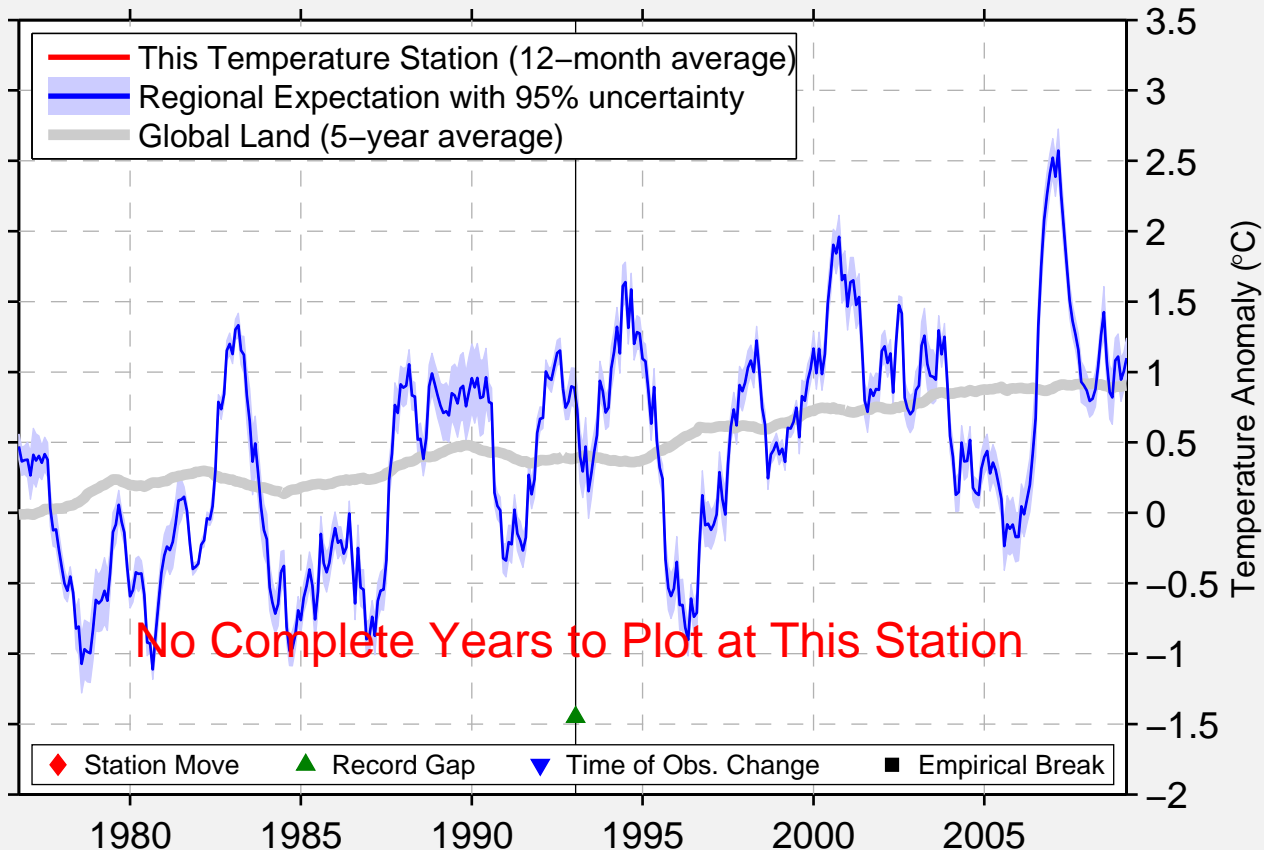

# BADEN

48.006 N, 16.234 E (Austria)

No Complete Years to Plot at This Station