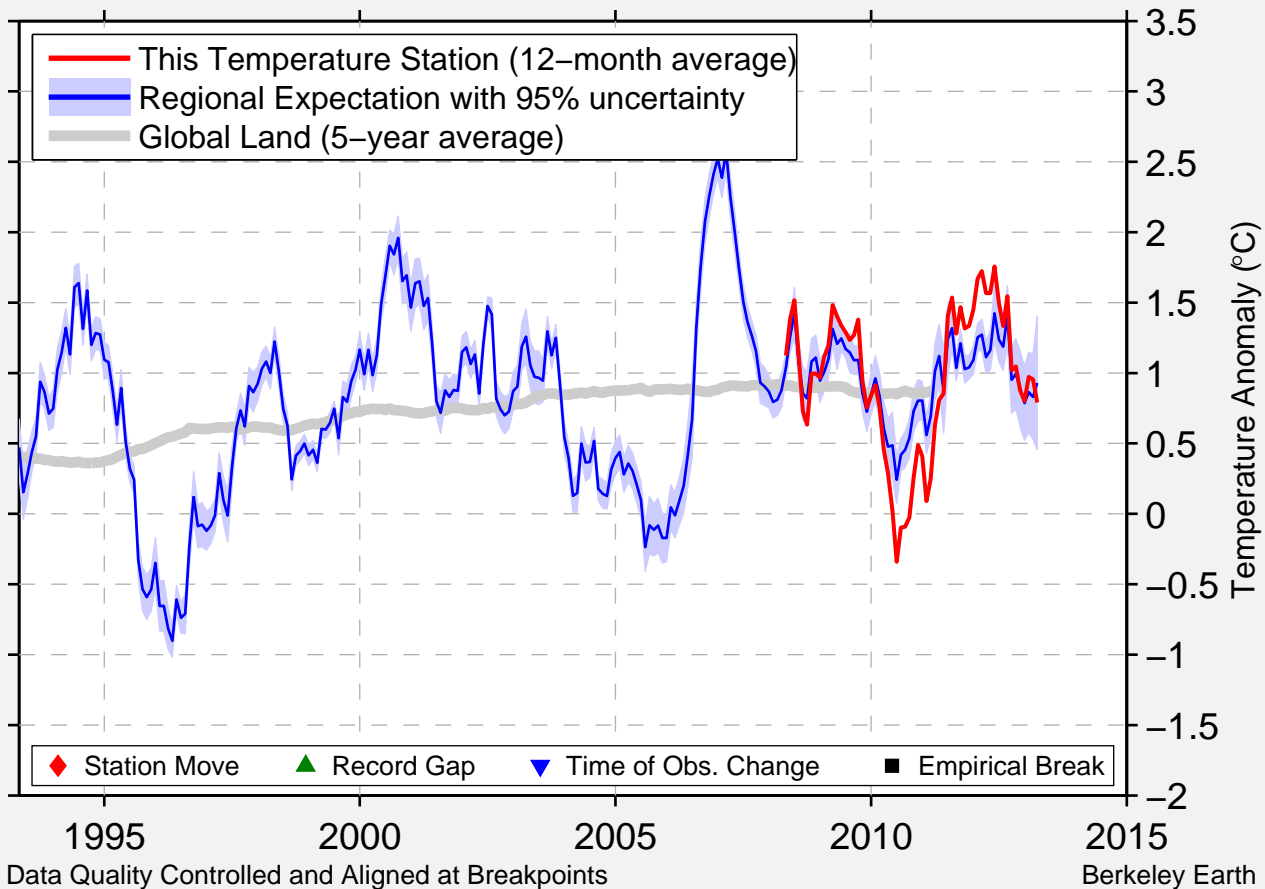

LUGPLATZ VOSLAU

47.967 N, 16.267 E (Austria)

Data Quality Controlled and Aligned at Breakpoints

Berkeley Earth