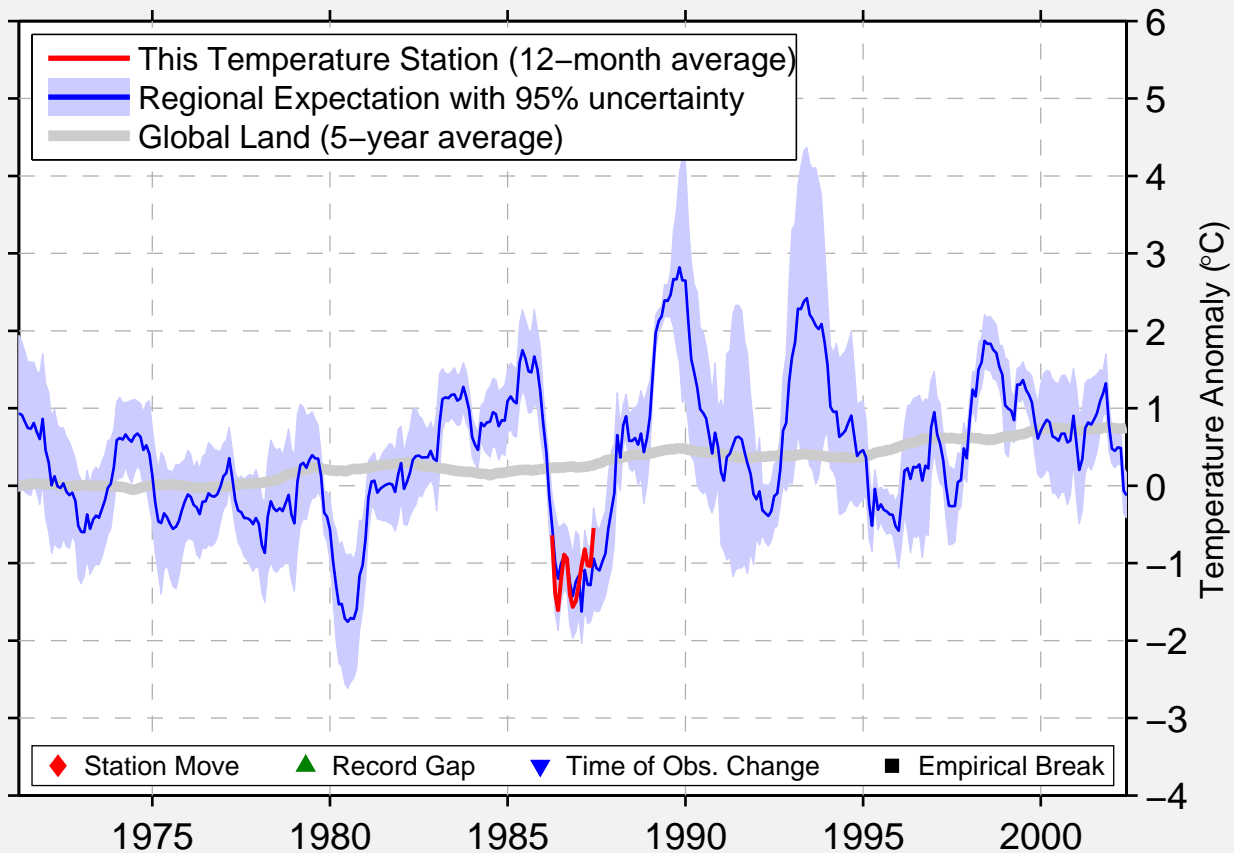

AWS: LARSEN ICE (8912)

66.900 S, 60.500 W ([Missing])

Data Quality Controlled and Aligned at Breakpoints

Berkeley Earth