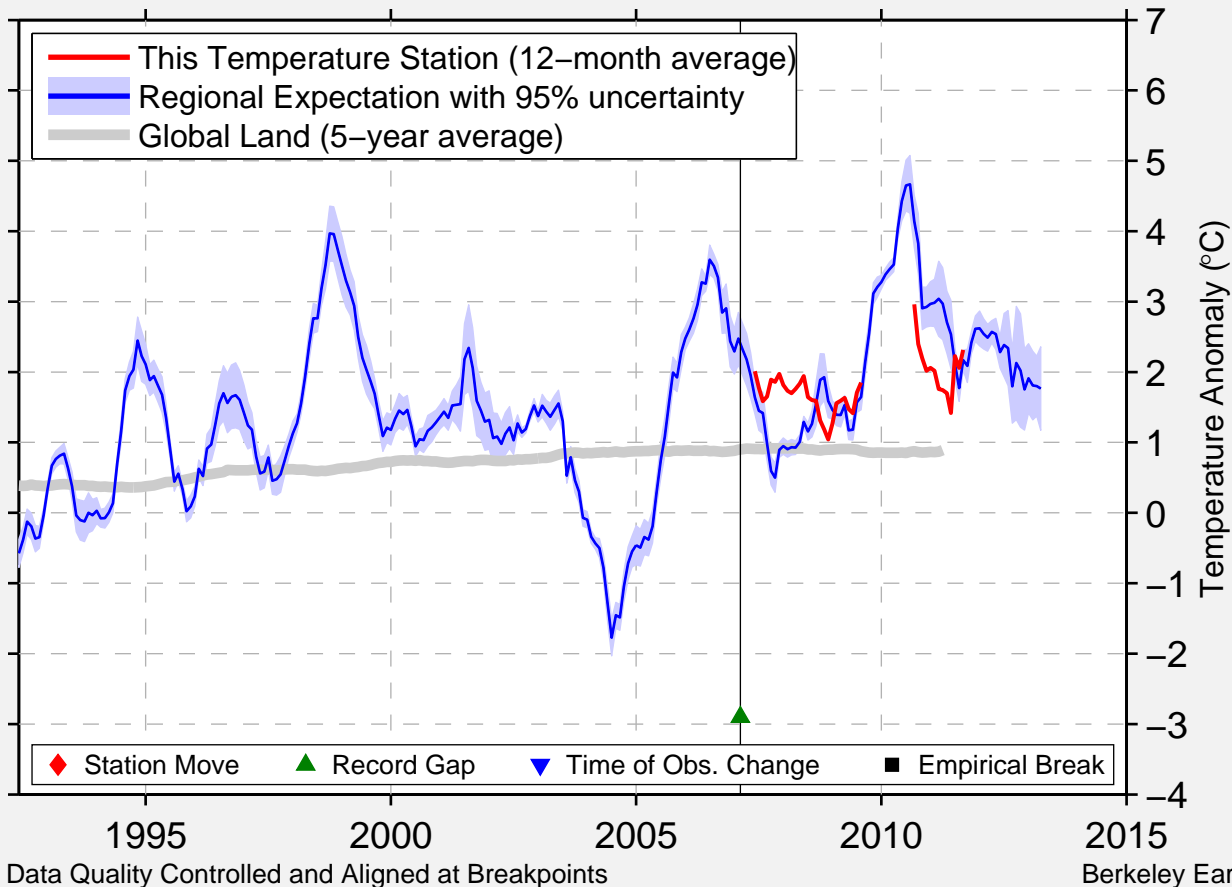

GJOA HAVEN CS /NWT.

68.633 N, 95.850 W (Canada)

Data Quality Controlled and Aligned at Breakpoints

Berkeley Earth