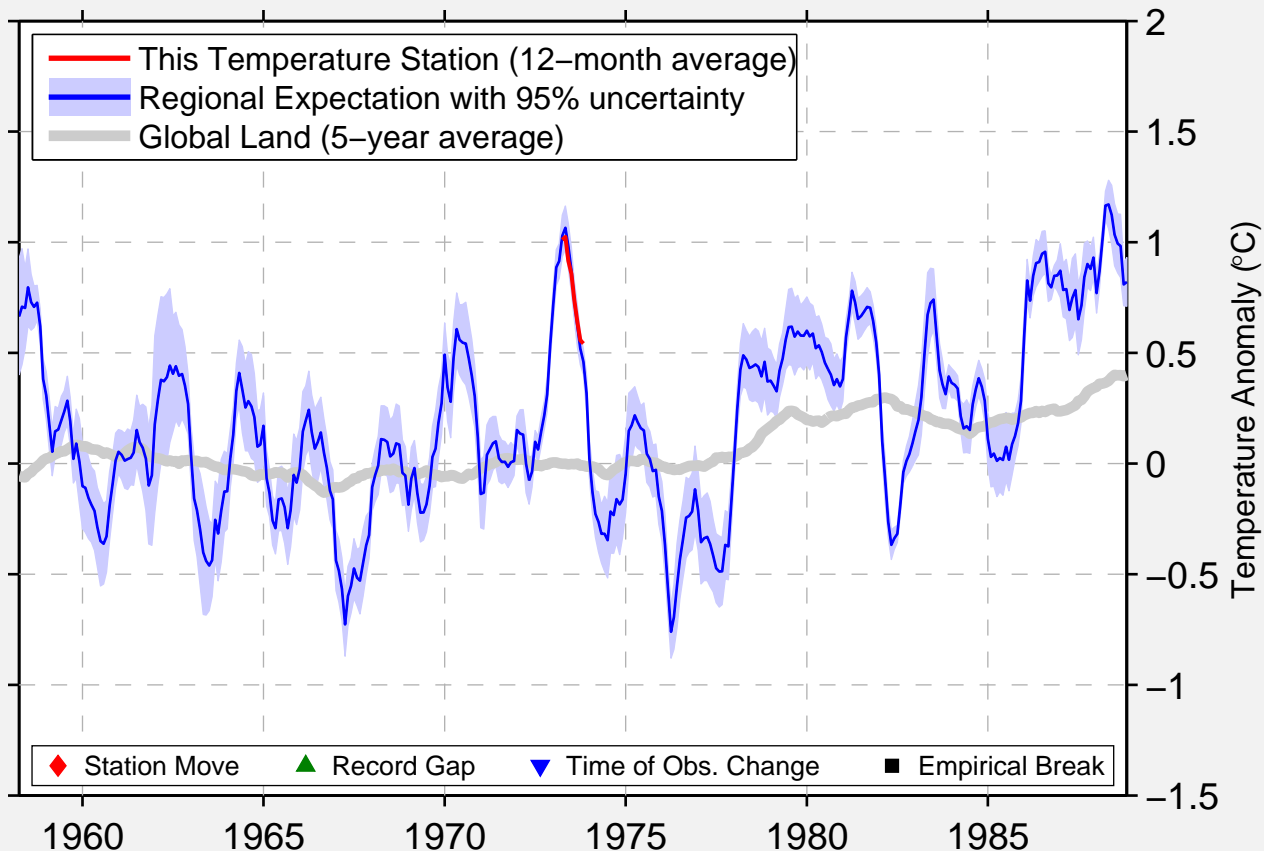

MILTON SPRINGS

13.217 S, 131.000 E (Australia)

Data Quality Controlled and Aligned at Breakpoints

Berkeley Earth