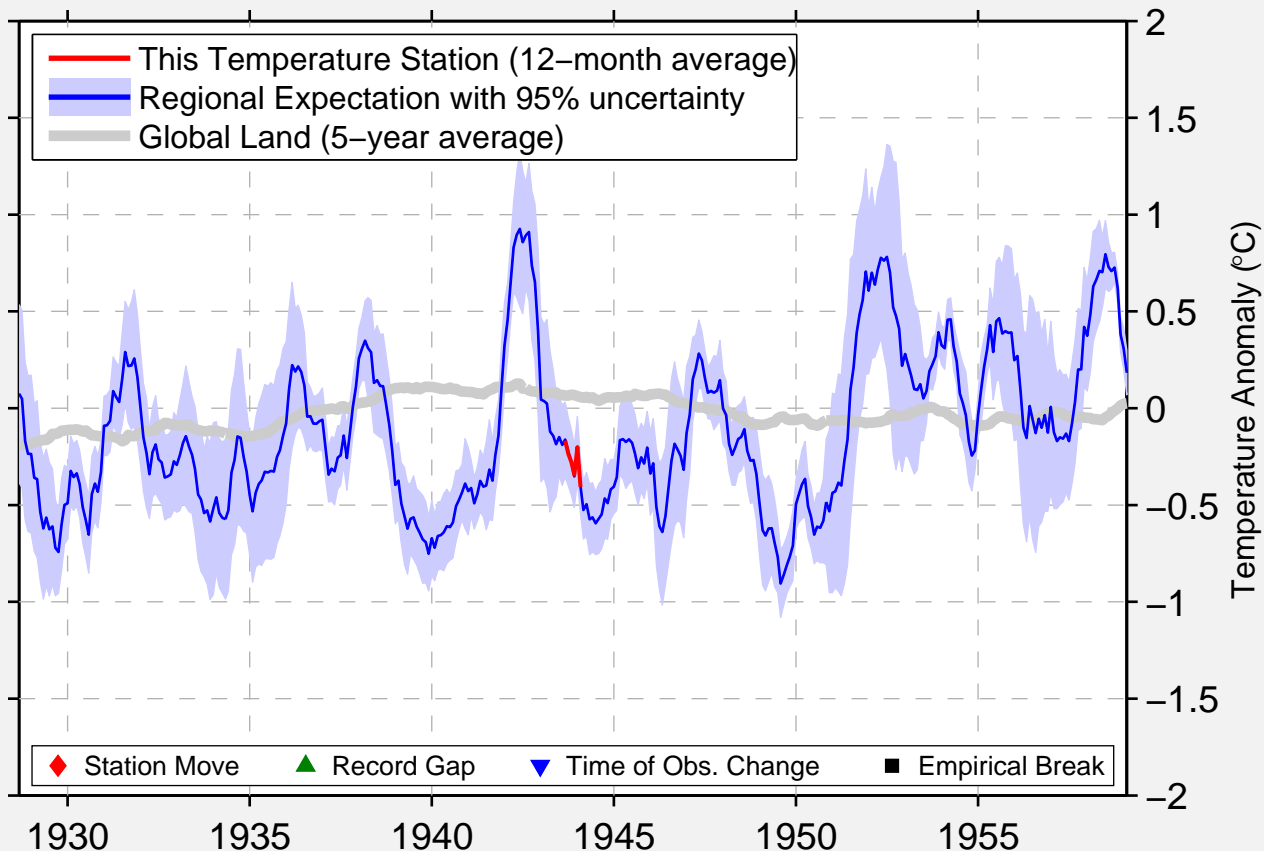

FENTON FIELD AUSTRALIA

13.299 S, 131.133 E (Australia)

Data Quality Controlled and Aligned at Breakpoints

Berkeley Earth