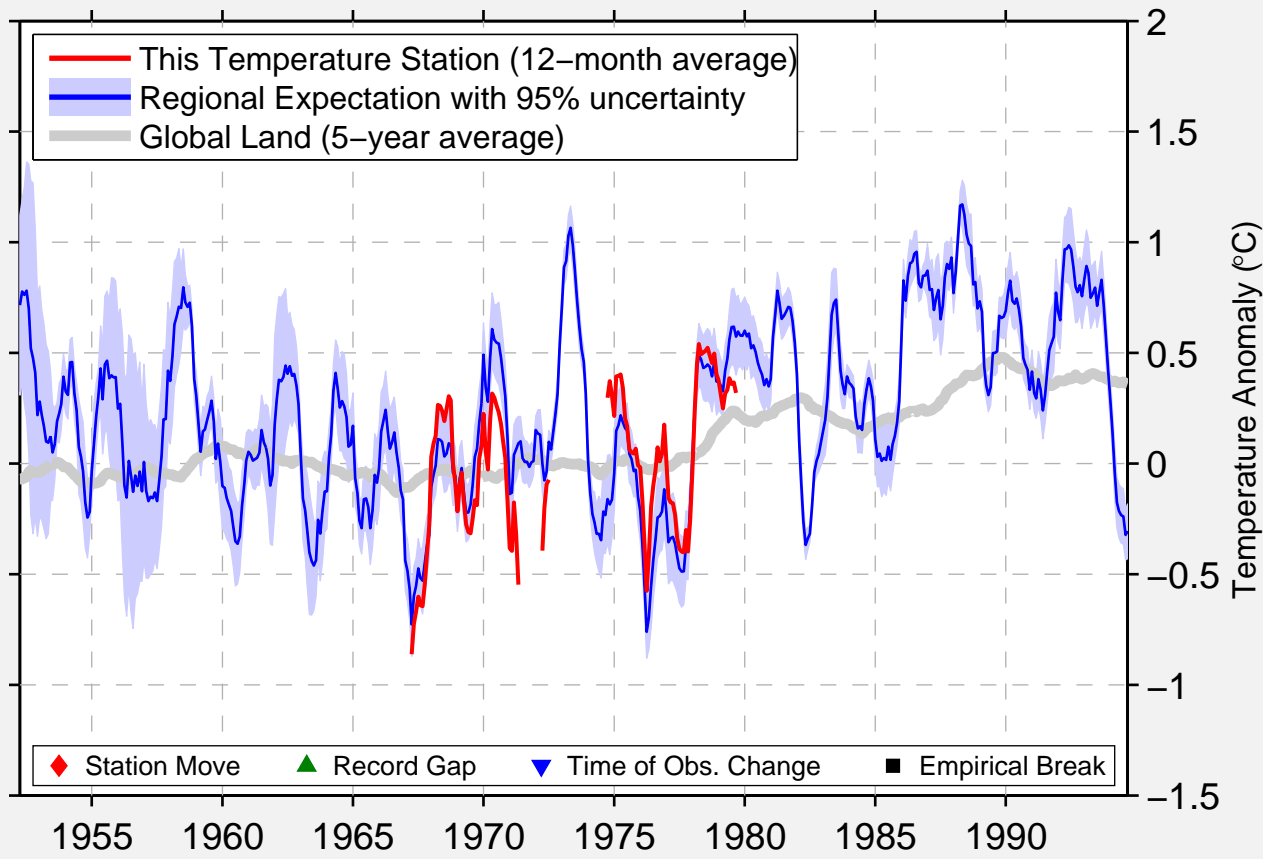

WOOLIANA

13.682 S, 130.637 E (Australia)

Data Quality Controlled and Aligned at Breakpoints

Berkeley Earth