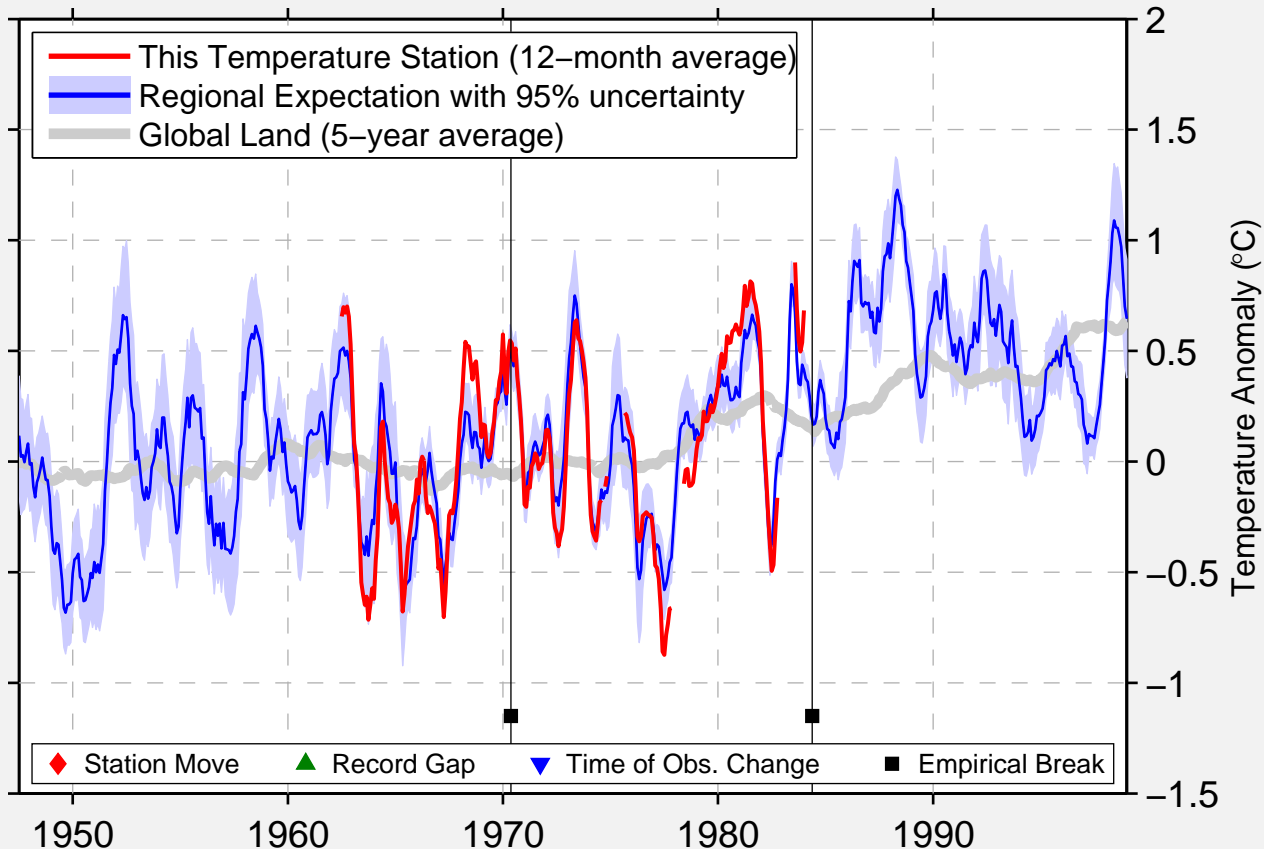

ANGURUGU

13.983 S, 136.433 E (Australia)

Data Quality Controlled and Aligned at Breakpoints

Berkeley Earth