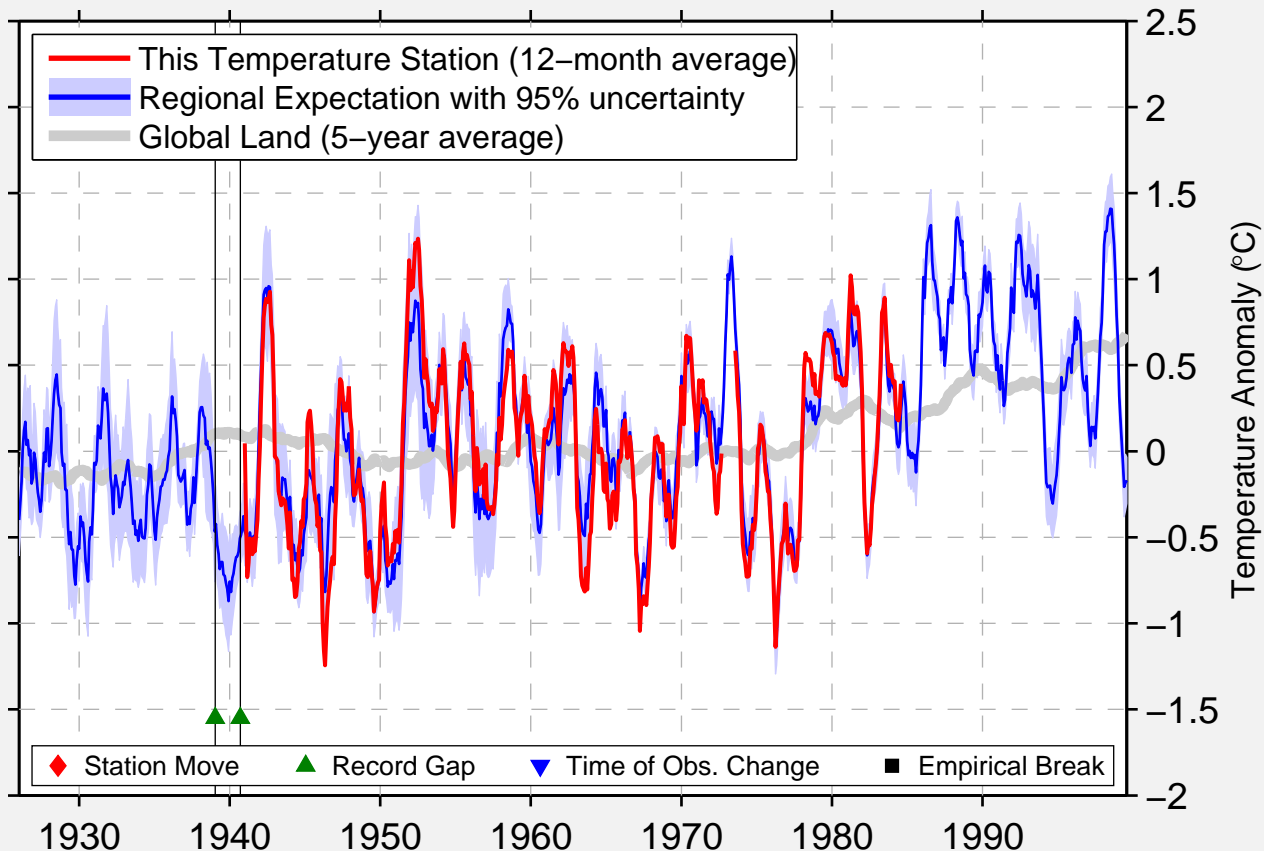

KATHERINE COUNCIL

14.442 S, 132.266 E (Australia)

Data Quality Controlled and Aligned at Breakpoints

Berkeley Earth