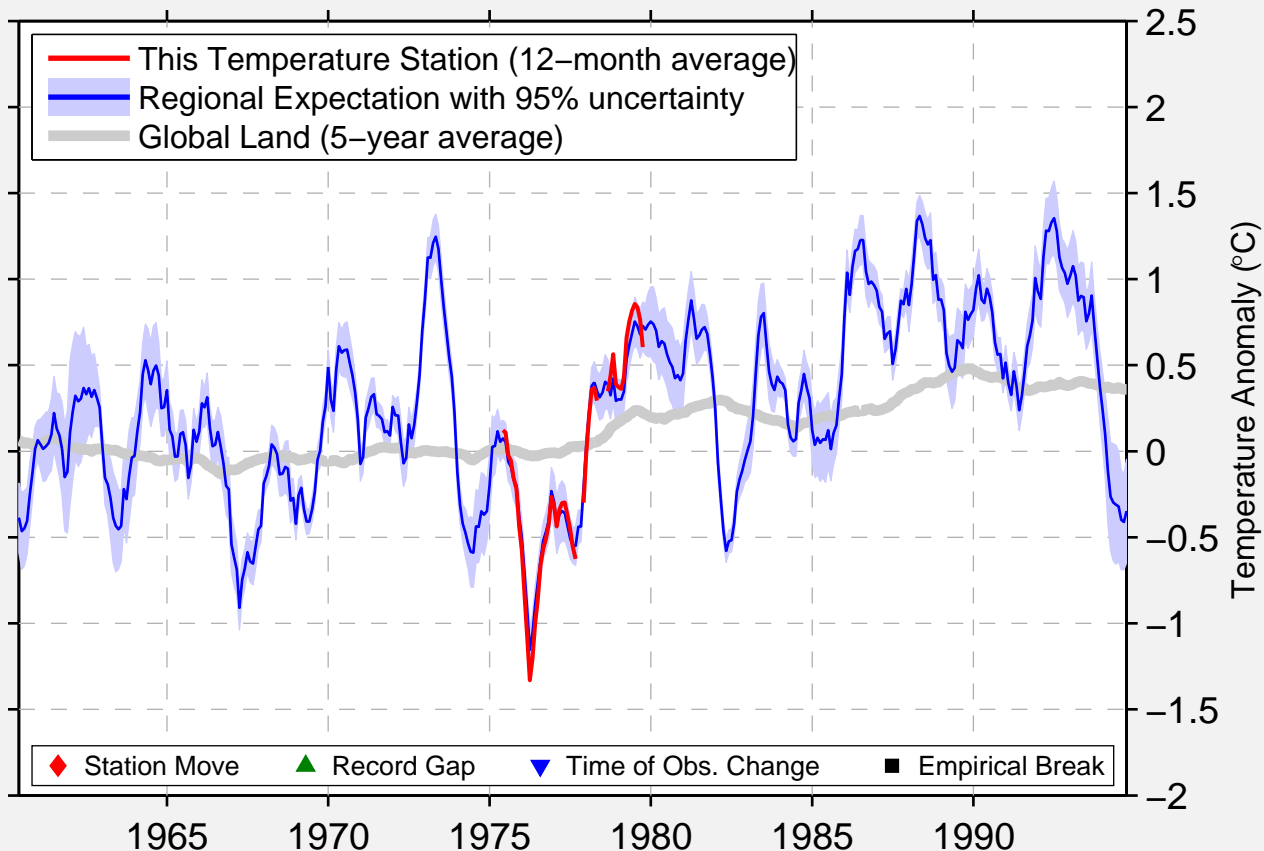

AUVERGNE

15.684 S, 130.010 E (Australia)

Data Quality Controlled and Aligned at Breakpoints

Berkeley Earth