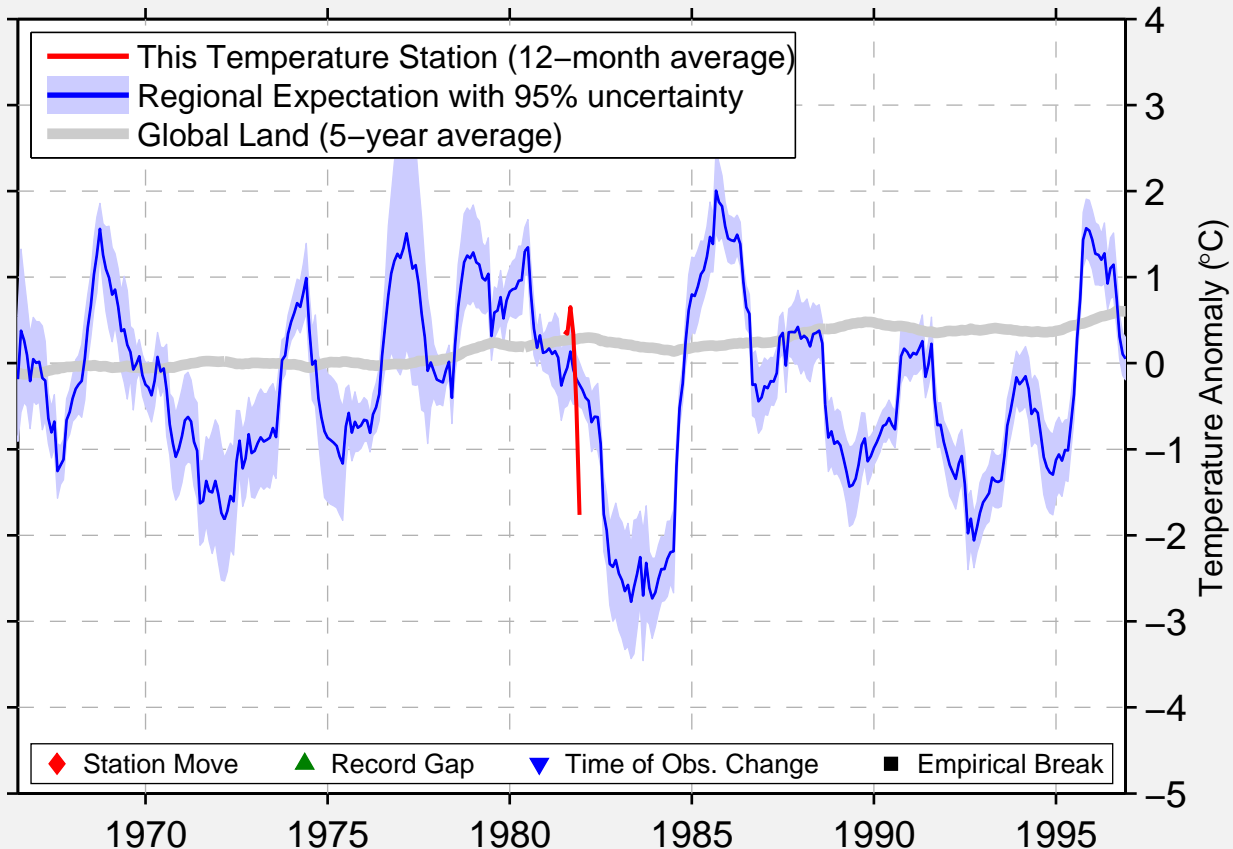

DYE 2 (SEA BASS)

66.500 N, 46.300 W (Greenland [Denmark])

Data Quality Controlled and Aligned at Breakpoints

Berkeley Earth