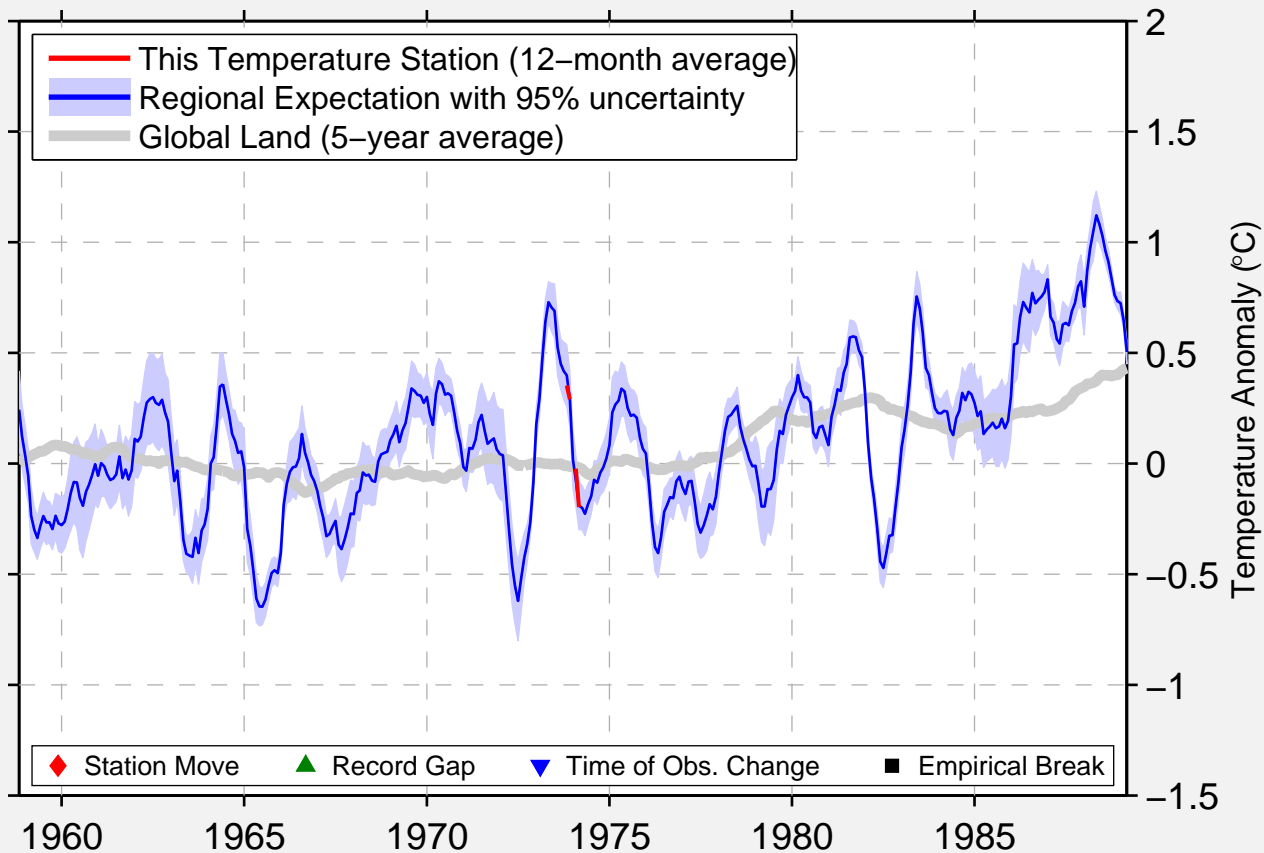

LAKELAND DOWNS STATION

15.833 S, 144.850 E (Australia)

Data Quality Controlled and Aligned at Breakpoints

Berkeley Earth