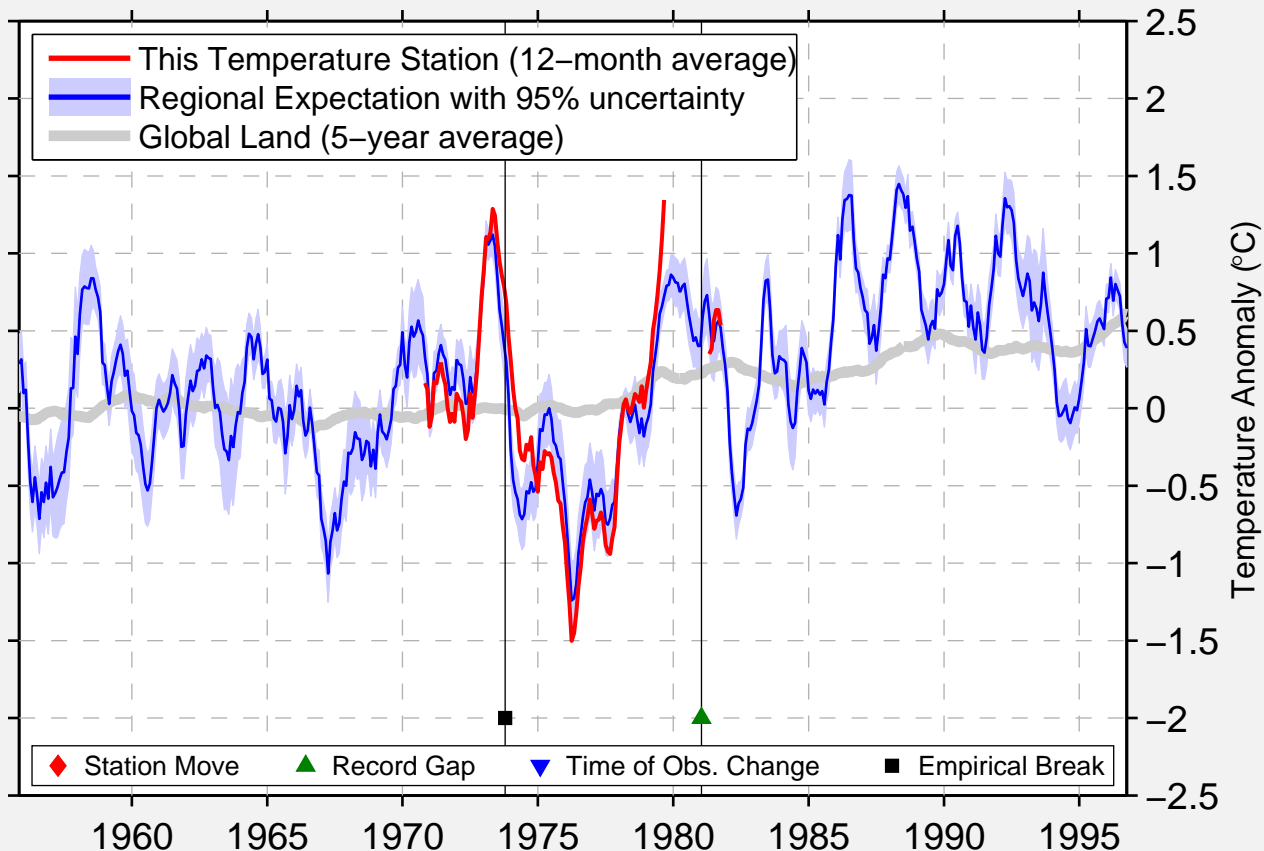

DALYWATERS POLICE STATION

16.270 S, 133.380 E (Australia)

Data Quality Controlled and Aligned at Breakpoints

Berkeley Earth