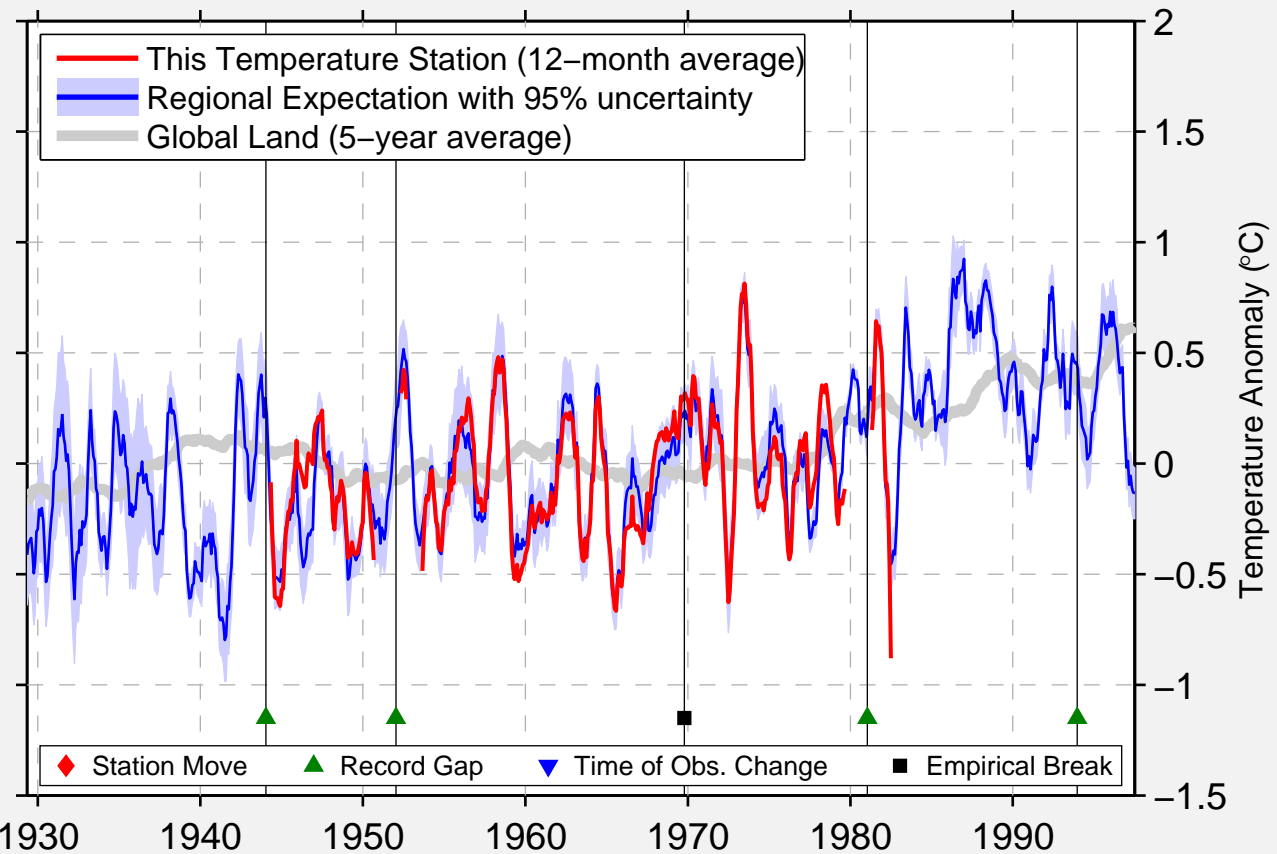

CAIRNS AIRPORT

16.883 S, 145.767 E (Australia)

Data Quality Controlled and Aligned at Breakpoints

Berkeley Earth