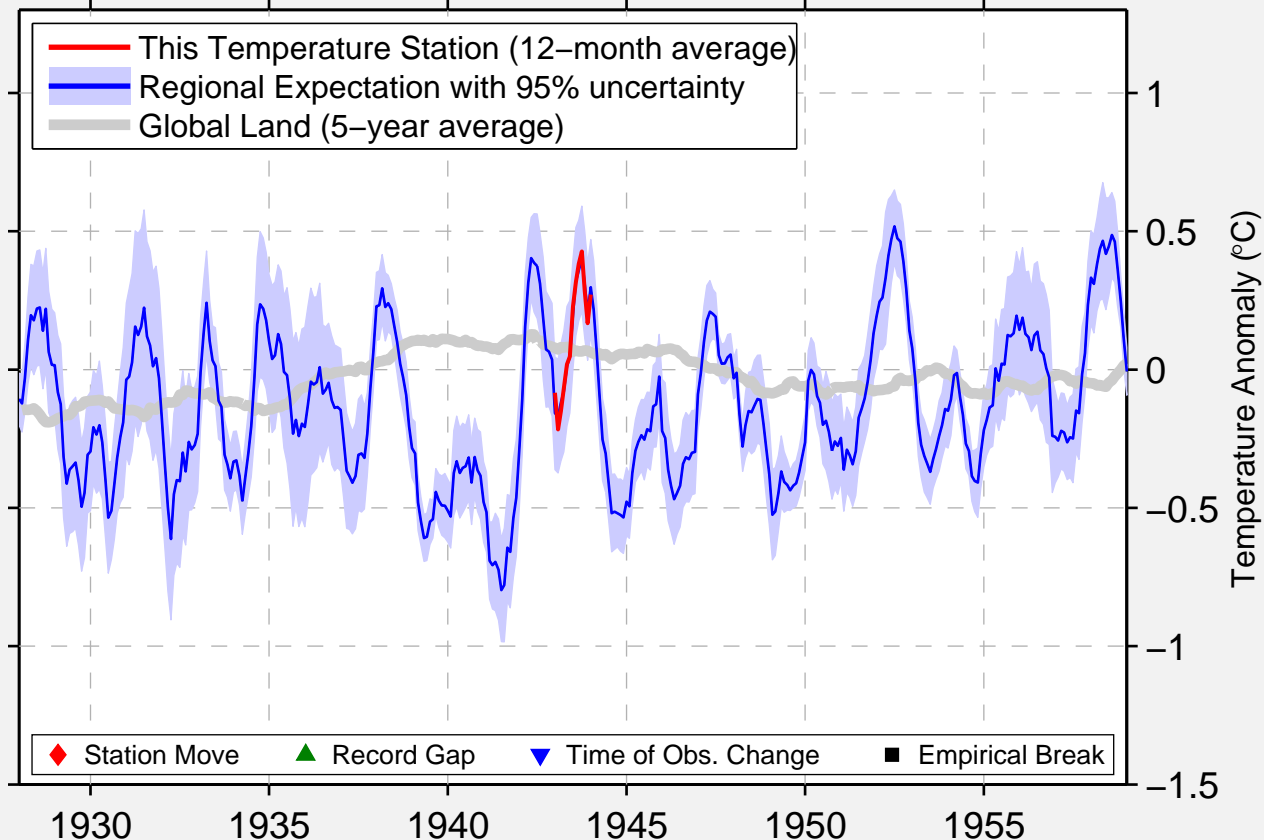

# MAREEBA AS/HOEVETT FIELD

17.050 S, 145.400 E (Australia)

Data Quality Controlled and Aligned at Breakpoints

Berkeley Earth