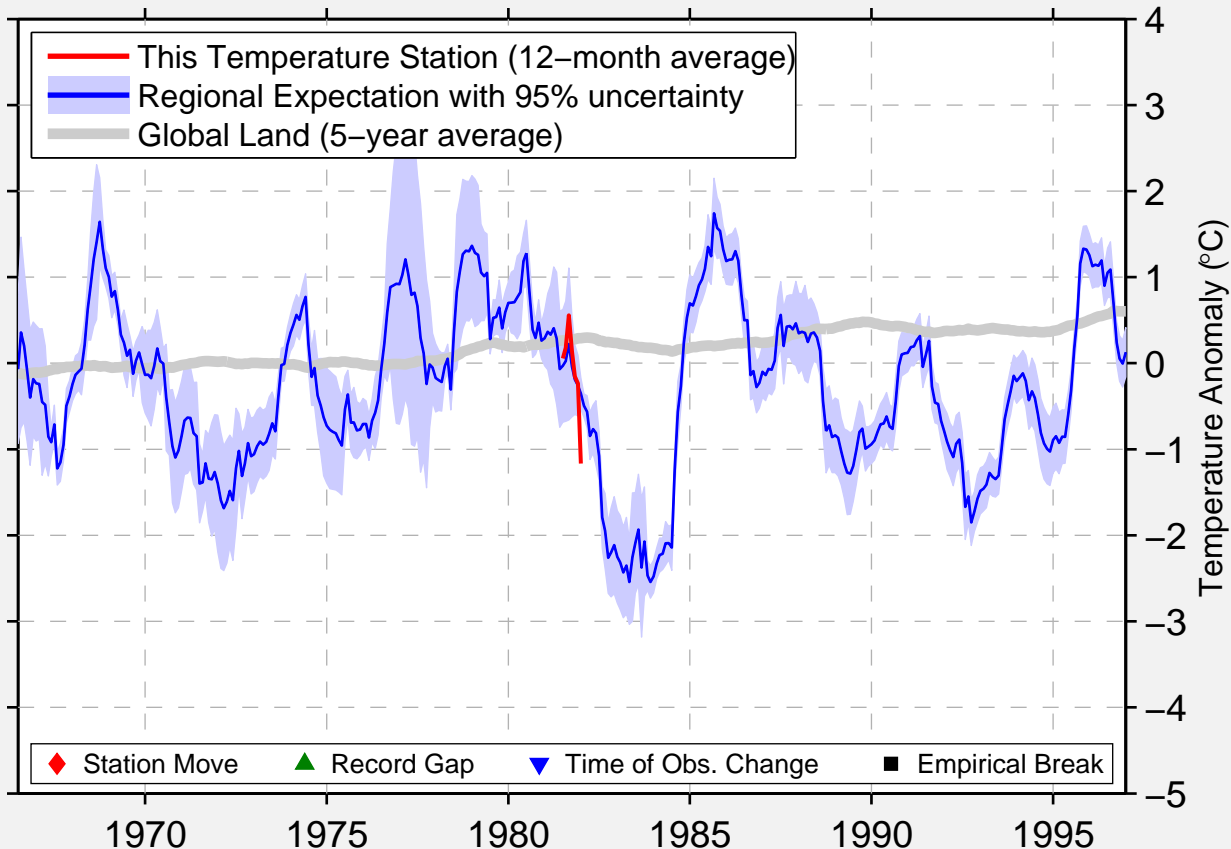

# DYE 2 (SOB STORY)

65.300 N, 43.800 W (Greenland [Denmark])

Data Quality Controlled and Aligned at Breakpoints

Berkeley Earth