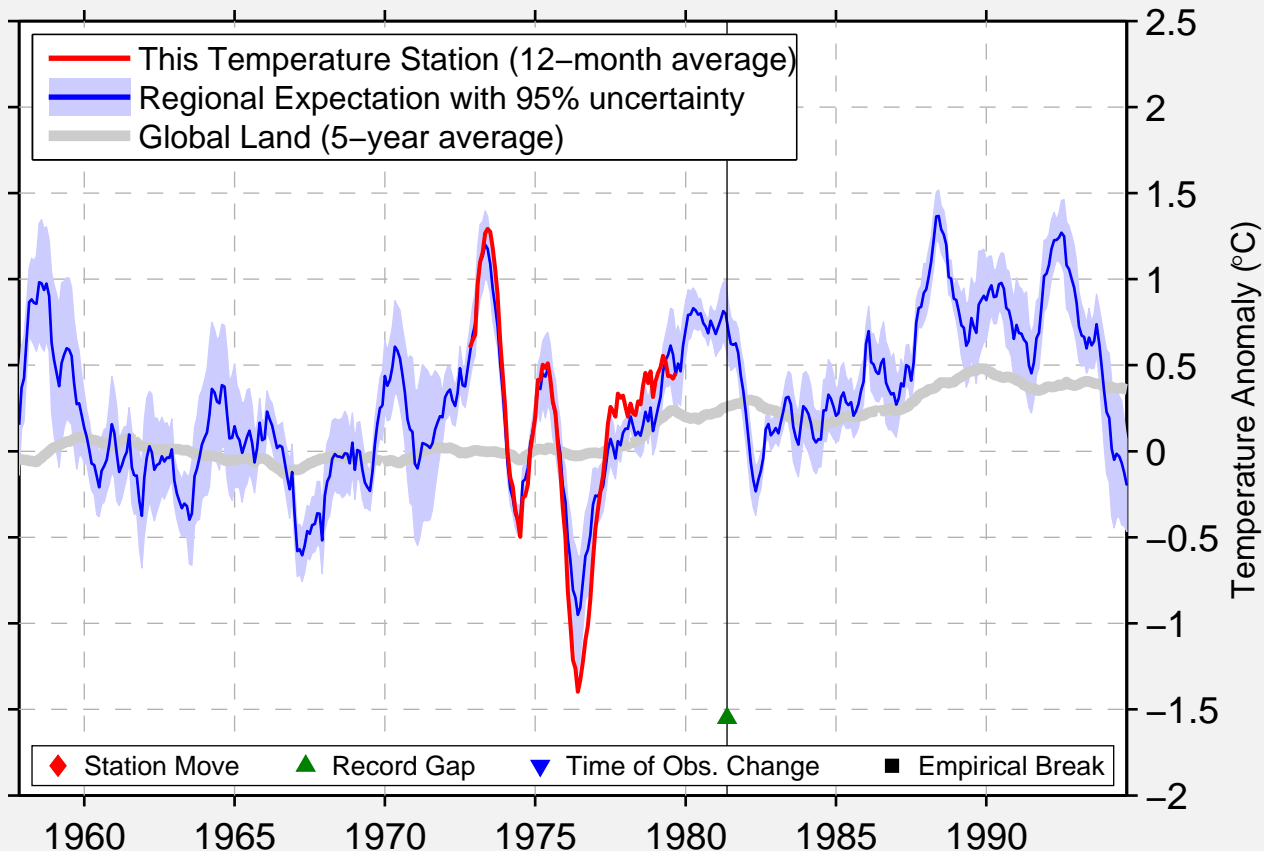

DERBY AIRPORT

17.370 S, 123.670 E (Australia)

Data Quality Controlled and Aligned at Breakpoints

Berkeley Earth