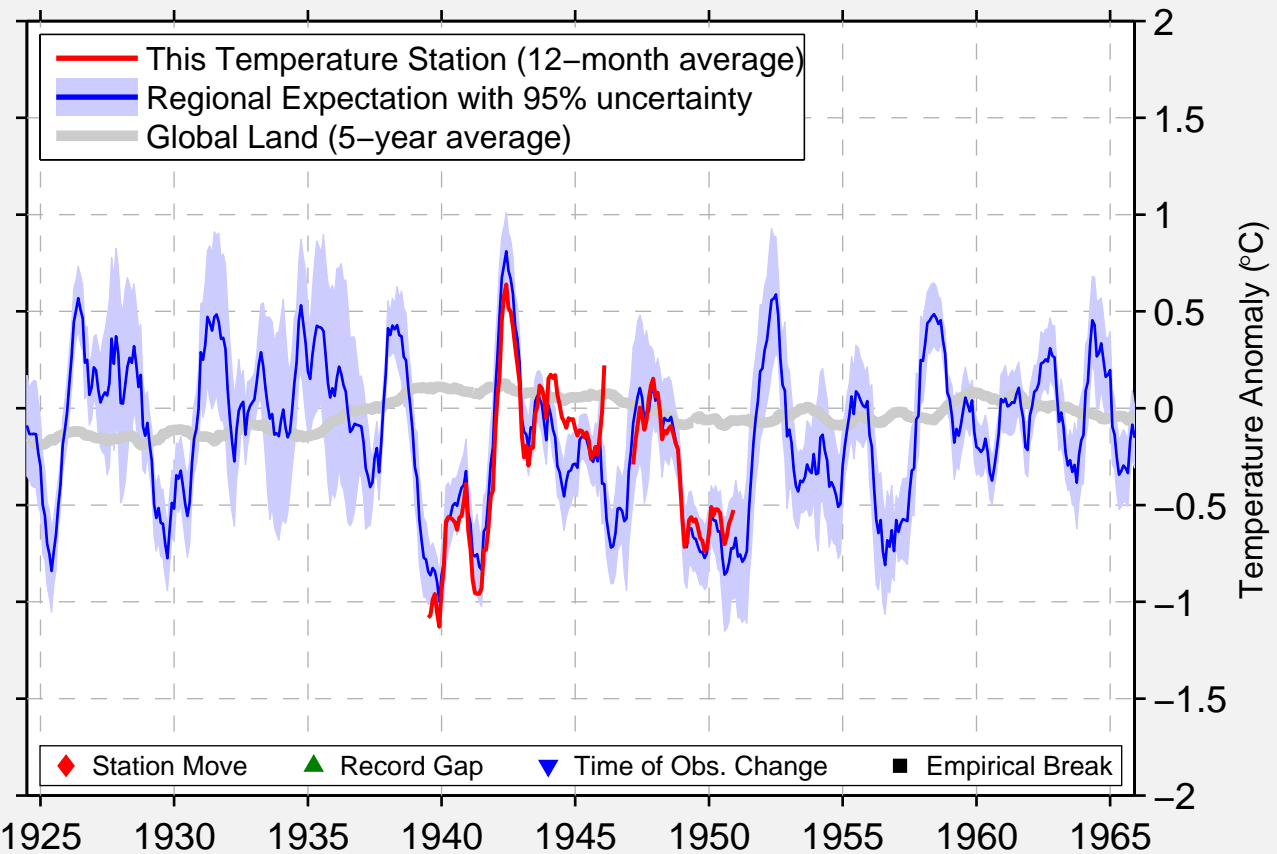

# KARUMBA AIRPORT

17.456 S, 140.832 E (Australia)

Data Quality Controlled and Aligned at Breakpoints

Berkeley Earth