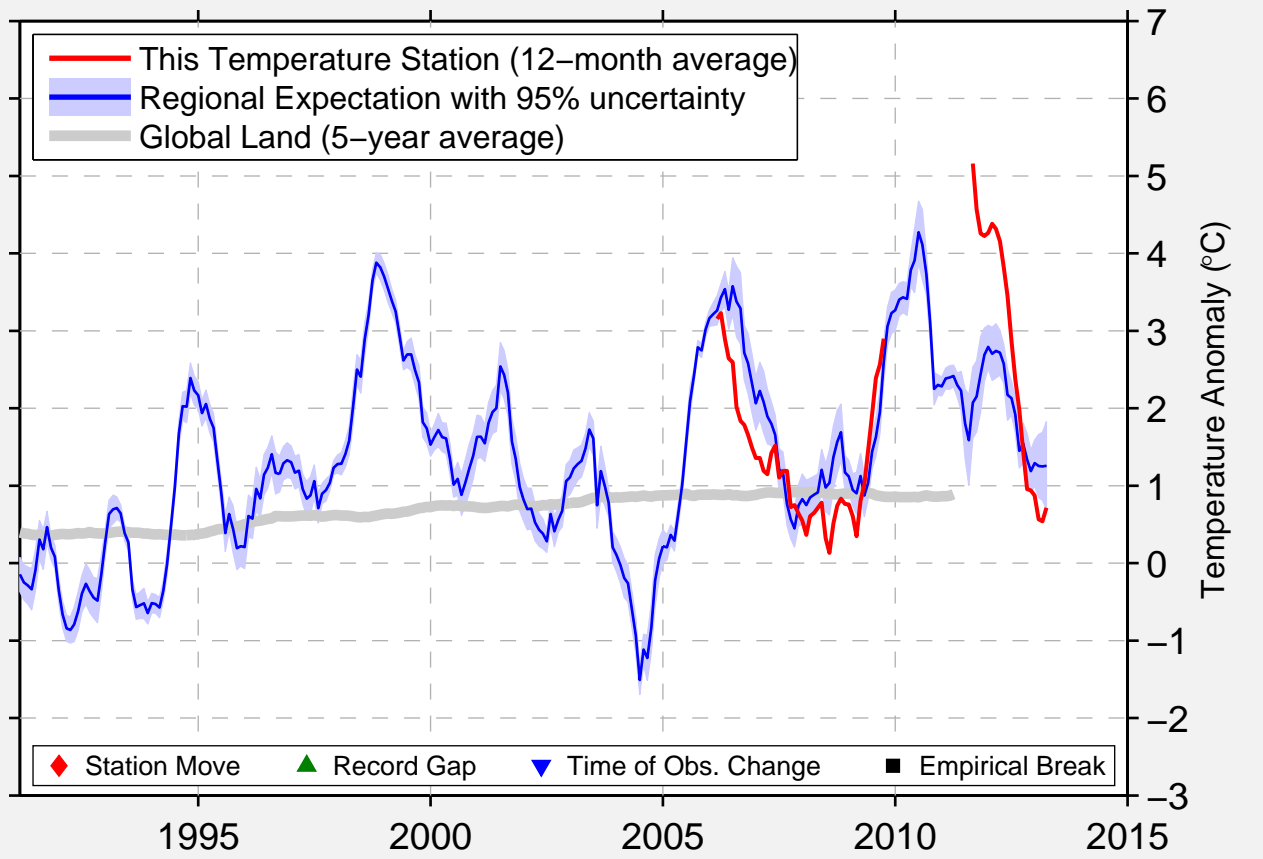

BAKER LAKE CS /NWT.

64.317 N, 96.000 W (Canada)

Data Quality Controlled and Aligned at Breakpoints

Berkeley Earth