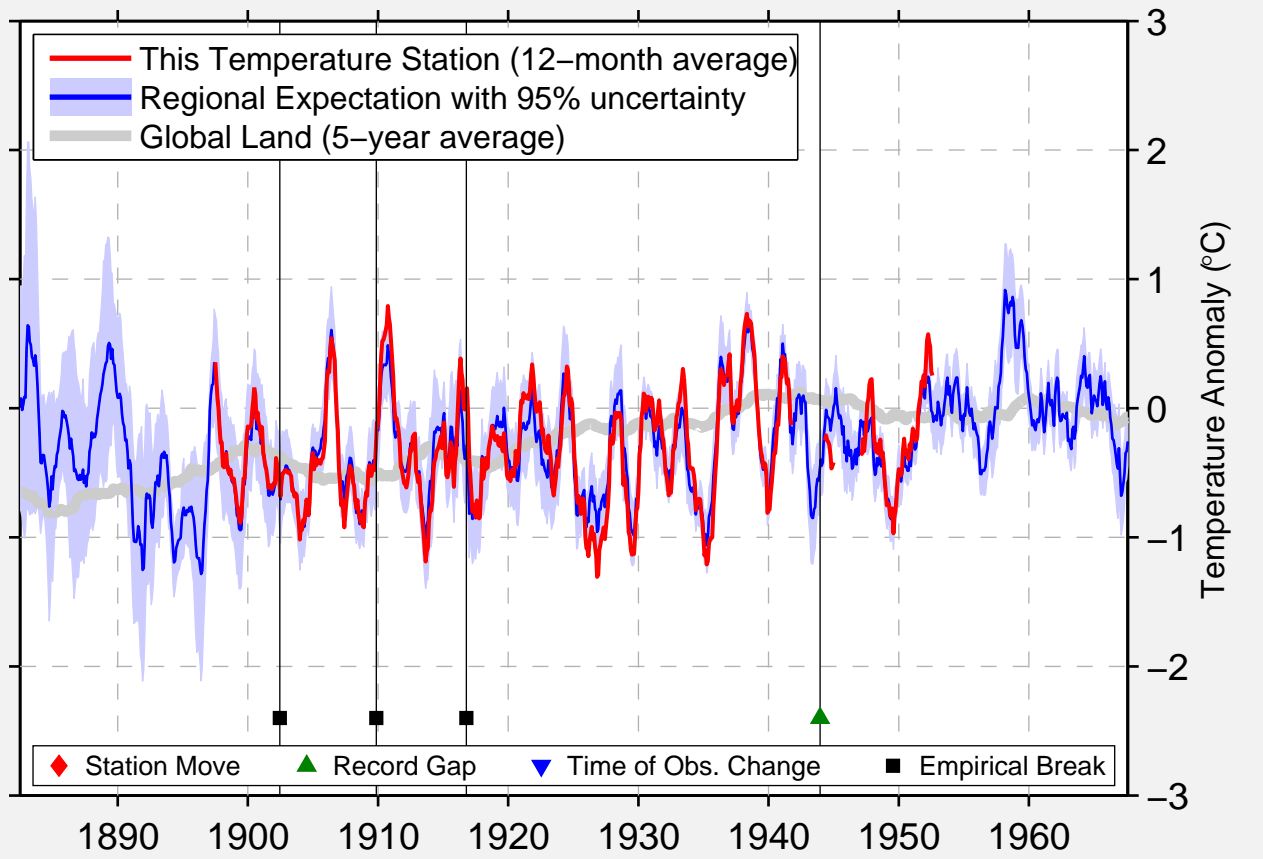

BROOME POST OFFICE

17.950 S, 122.250 E (Australia)

Data Quality Controlled and Aligned at Breakpoints

Berkeley Earth