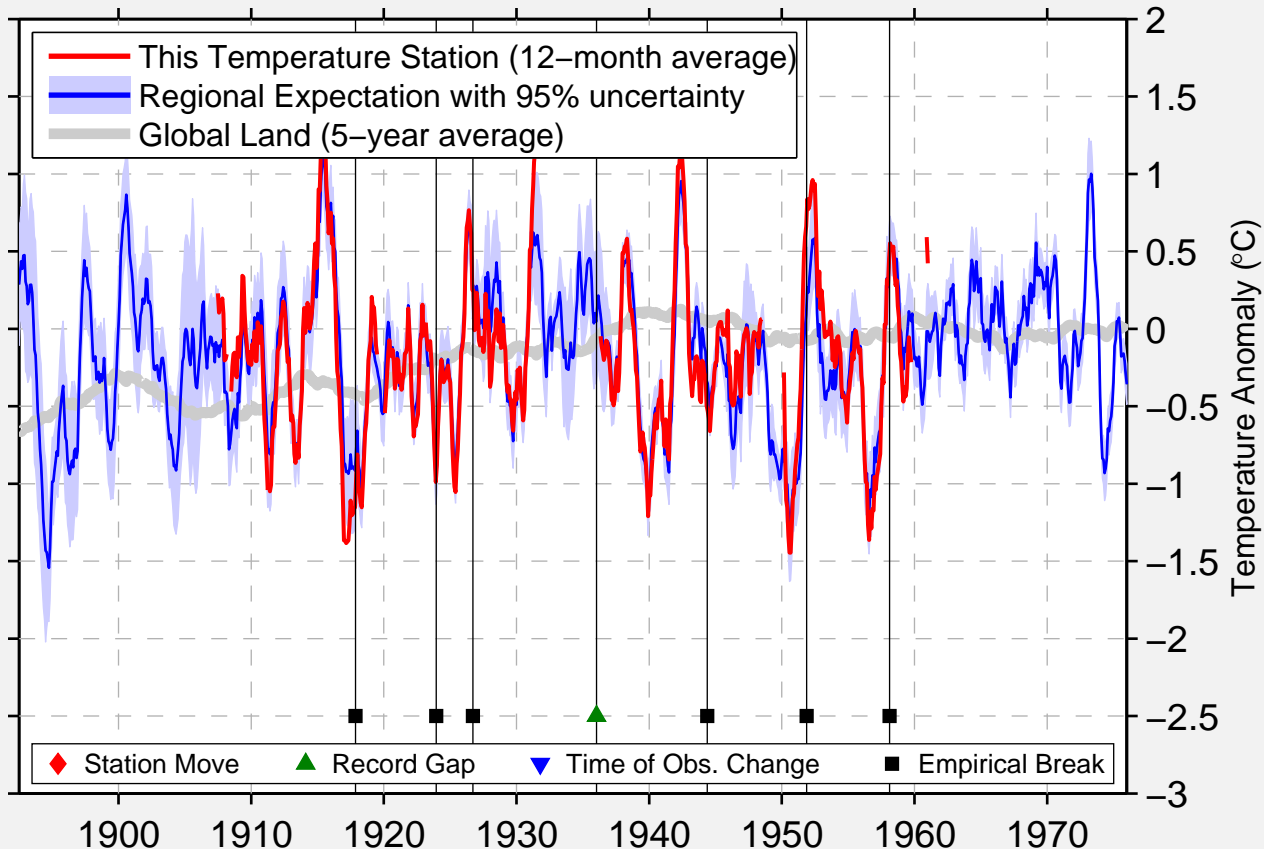

DONORS HILL

18.720 S, 140.550 E (Australia)

Data Quality Controlled and Aligned at Breakpoints

Berkeley Earth