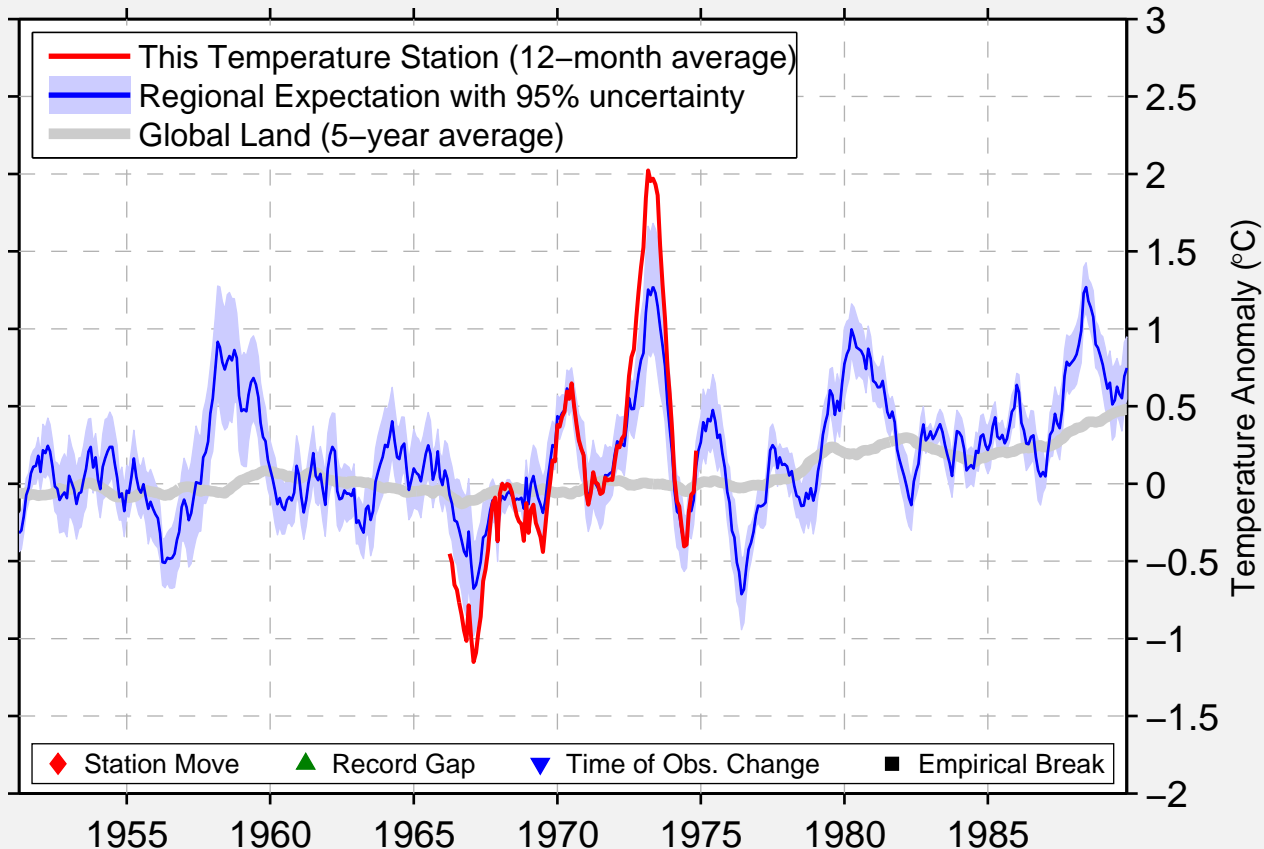

# NITA DOWNS

19.086 S, 121.676 E (Australia)

Data Quality Controlled and Aligned at Breakpoints

Berkeley Earth