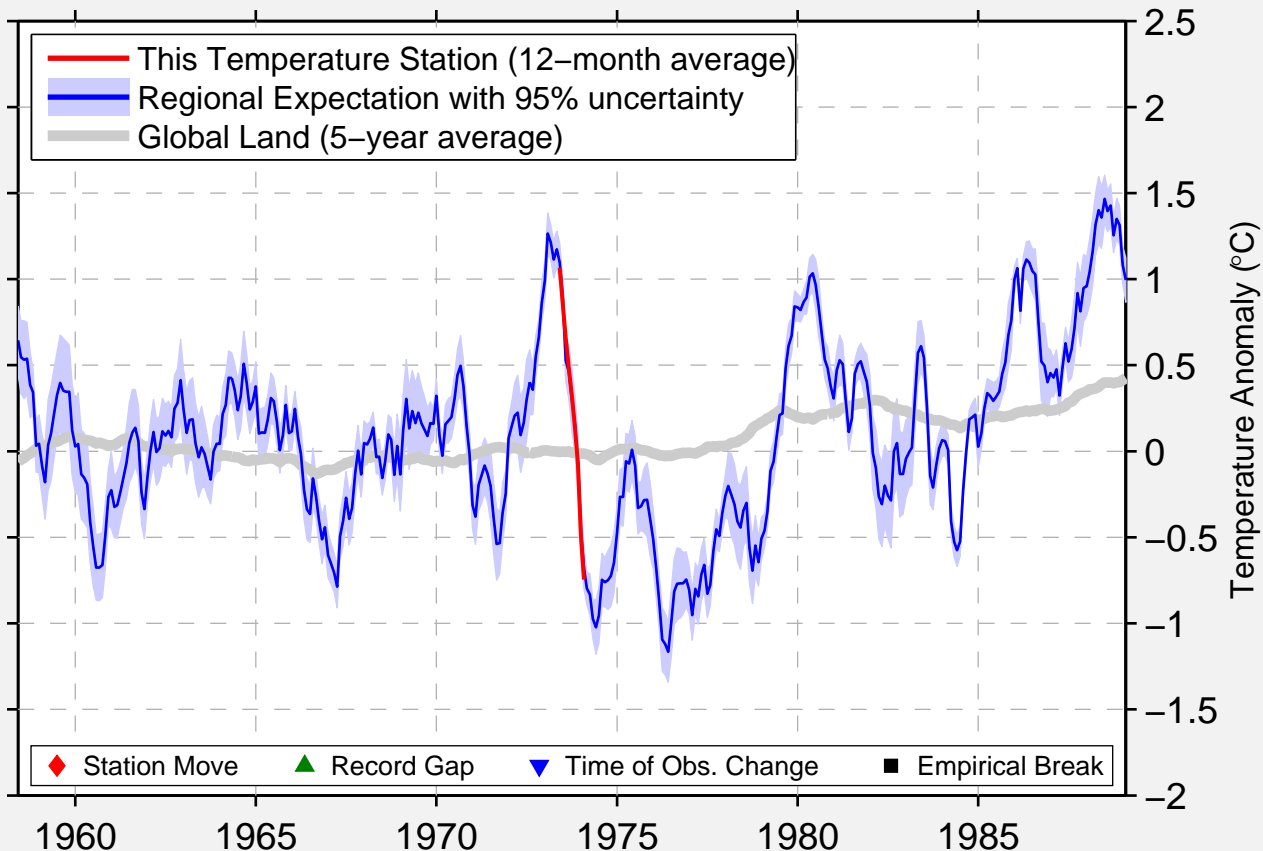

AVON DOWNS

20.030 S, 137.491 E (Australia)

Data Quality Controlled and Aligned at Breakpoints

Berkeley Earth