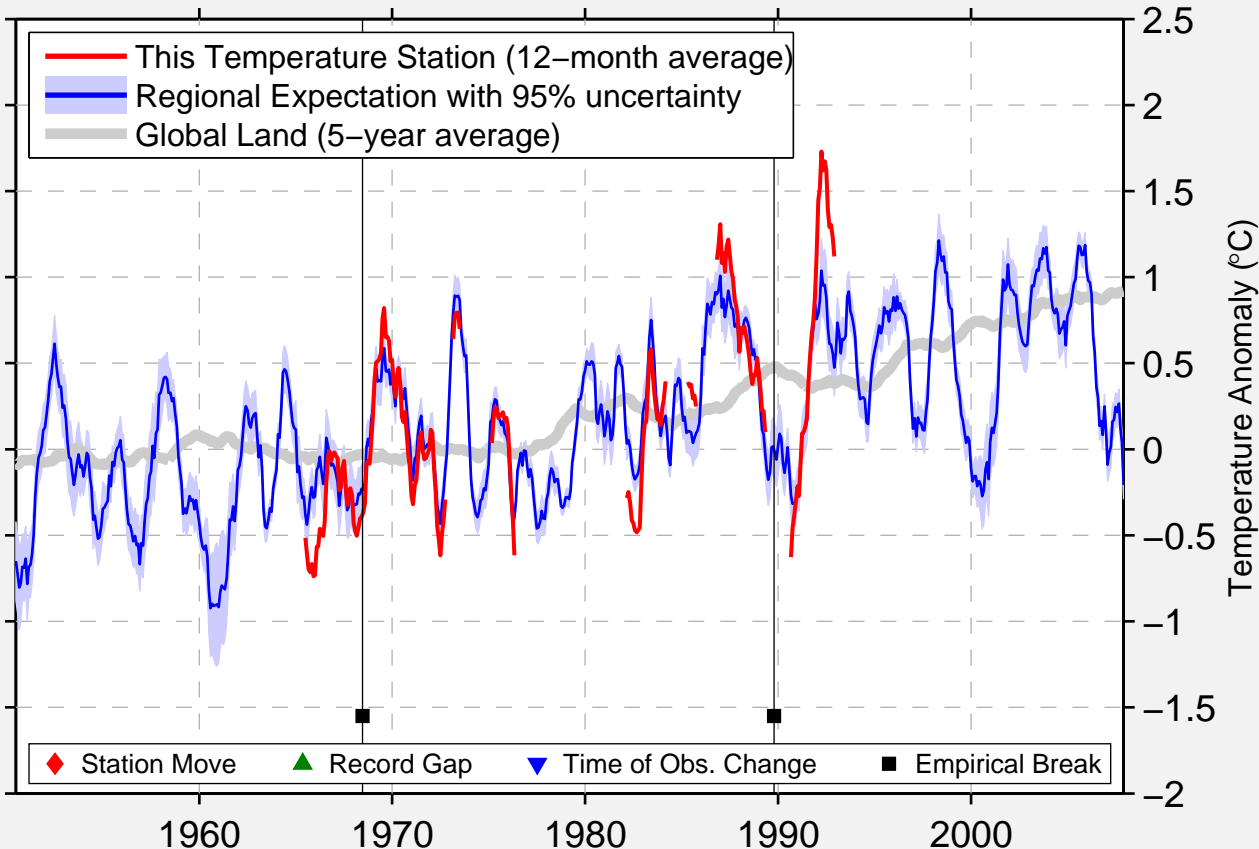

# MILLAROO DPI

20.046 S, 147.274 E (Australia)

Data Quality Controlled and Aligned at Breakpoints

Berkeley Earth