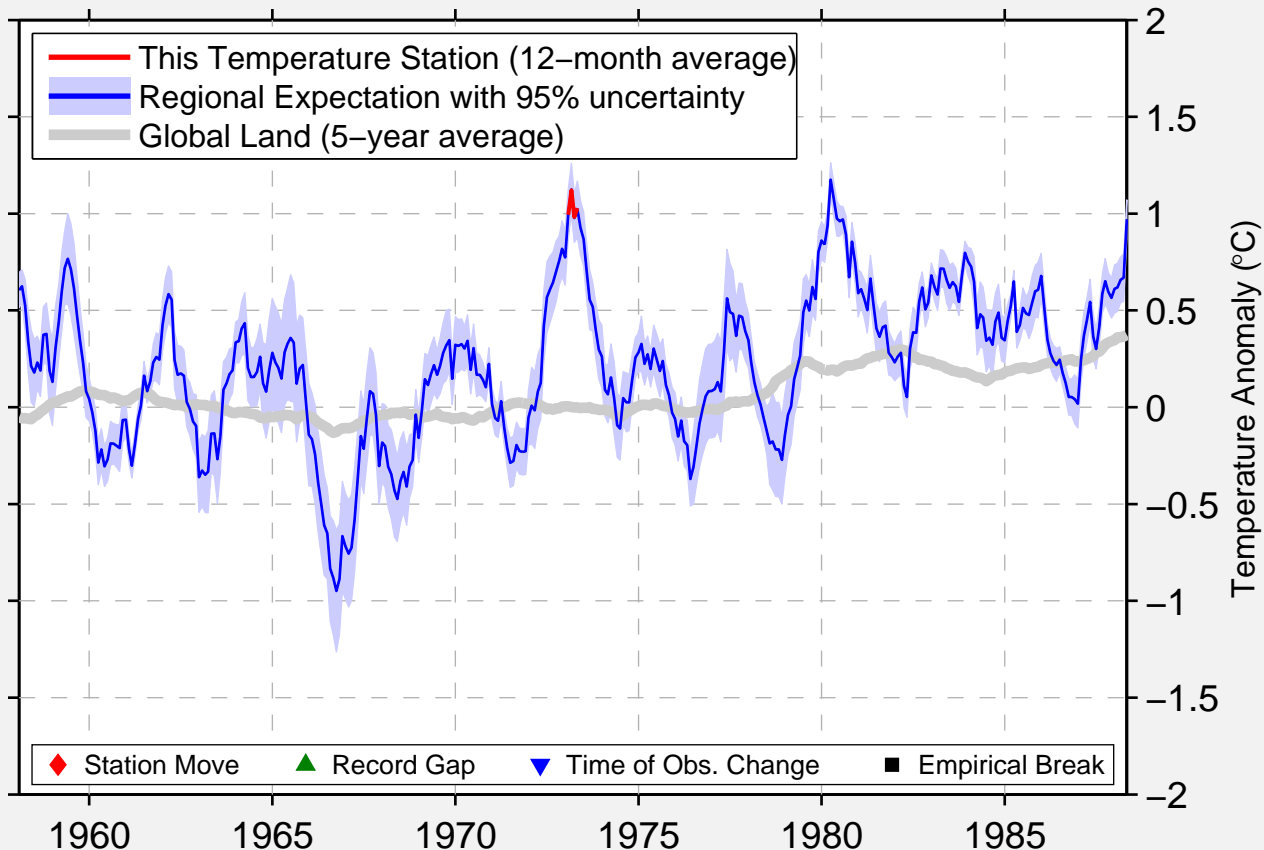

CAPE LAMBERT

20.615 S, 117.163 E (Australia)

◆ Station Move ▲ Record Gap ▼ Time of Obs. Change ■ Empirical Break