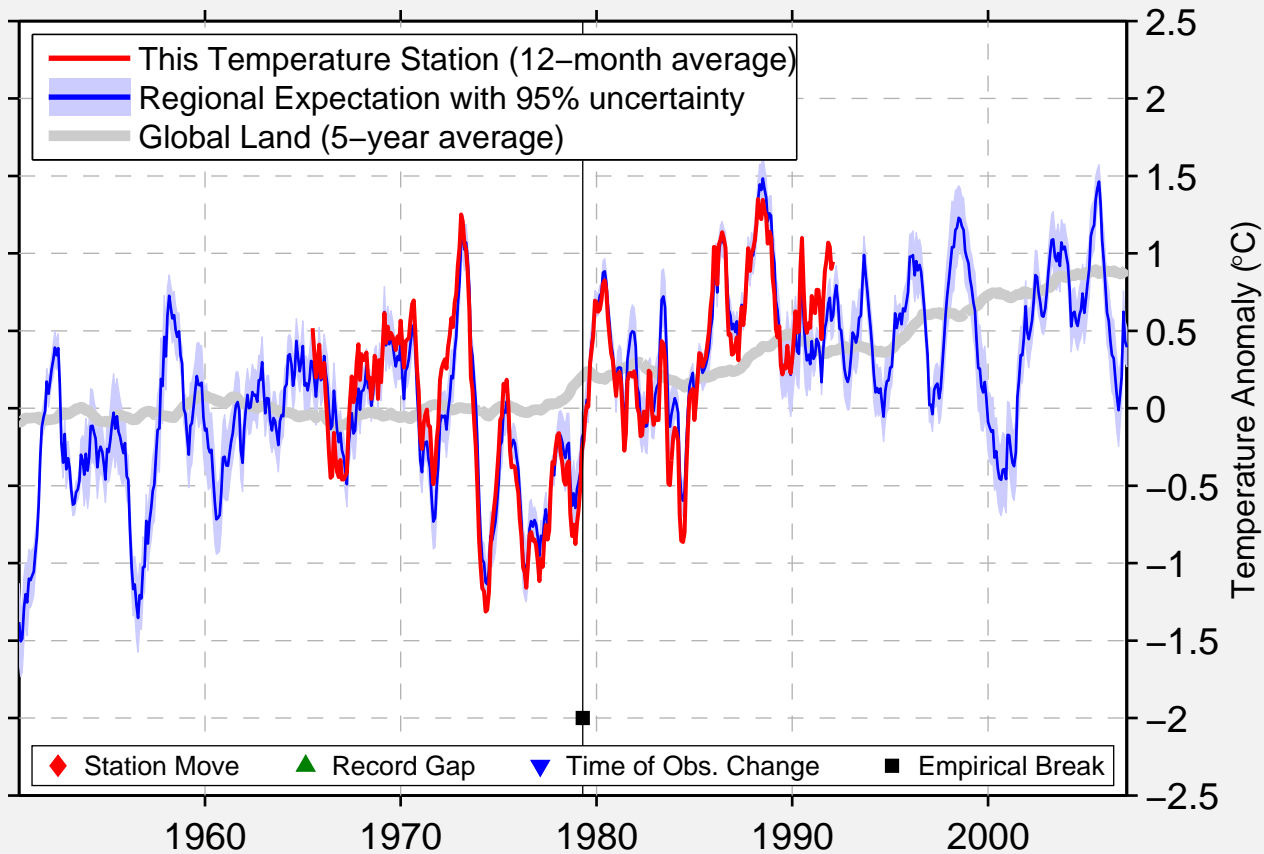

MOUNT ISA MINE

20.736 S, 139.482 E (Australia)

Data Quality Controlled and Aligned at Breakpoints

Berkeley Earth